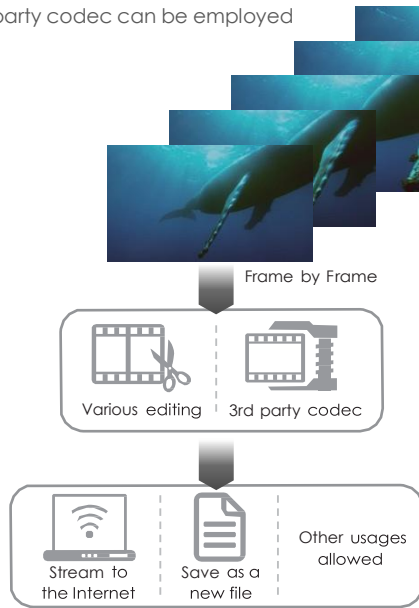

■ AVerMedia SDK Introduction

● Capture to Buffer

Capturing video by frame for streaming to the Internet or saving as a new file
Further 3rd party codec can be employed