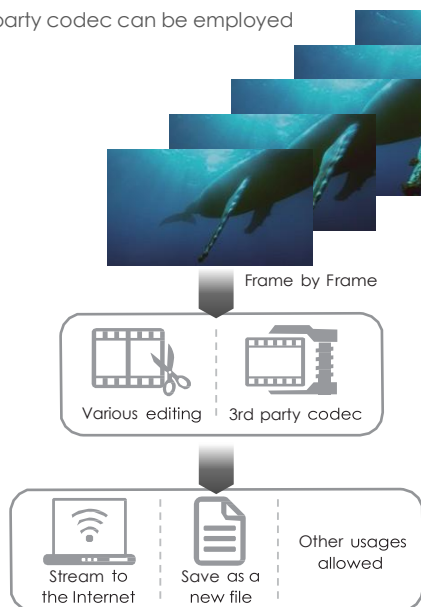

■ AVerMedia SDK Introduction

● Capture to Buffer

Capturing video by frame for streaming to the Internet or saving as a new file
Further 3rd party codec can be employed