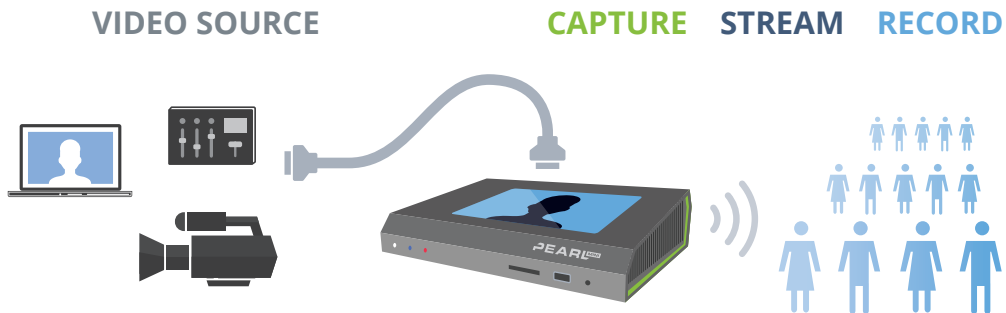

+ Live event workhorse

Setting up for a live event has never been easier than with Pearl Mini. Get up and running in minutes to stream, record, and switch your event. Pearl Mini is built for durability in the field and delivers high quality results in any situation.

“Pearl has been a game-changer in our product lineup”

Glen Fraser, Freeman

Simplified lecture capture

Trusted by the world's leading academic institutions, Pearl Mini is the ultimate lecture capture device. While it's incredibly easy to use for operators and professors, it also has a robust set of features designed for integration into a LMS or CMS.

Pro audio support

Use the mic-level XLR and 3.5mm inputs, or line-level TRS and RCA inputs. Built-in attenuation and gain adjustment mean you get perfect sound fidelity.

Stream to viewers everywhere

Simultaneously live stream to YouTube, Facebook or any other content delivery network or content management system. At the same time, use the built-in streaming server to stream locally to web browsers, smart TVs, and set-top boxes.

Web-based monitoring and admin

Simple-to-use monitoring and live switching between sources or layouts using Epiphan Live, a control interface designed for touch screen devices. Control your streaming and recording from any mobile device or computer on your local network.