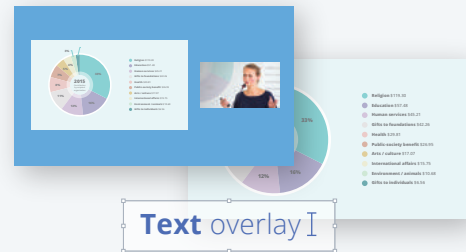

“Pearl has been a game-changer in our product lineup”

Glen Fraser, Freeman

Simplified lecture capture

Trusted by the world's leading academic institutions, Pearl Mini is the ultimate lecture capture device. While it's incredibly easy to use for operators and professors, it also has a robust set of features designed for integration into a LMS or CMS.

“I'm very happy with our decision to use Pearl; it's now our lecture capture standard.”

Gabe Russell, Harvard Division of Continuing Education

Connect any camera or video source

Be ready for anything. Pearl Mini allows you to work with HDMI, SDI, and DVI sources. No signal converters or scalers necessary!

Custom layout designer

Design your own custom layouts, including picture in picture and image overlays, using the drag-and-drop editor in Pearl Mini's web-based Admin panel. Combine, crop, and scale up to 2 HD video sources. Add overlay images, text, and timestamping and more.

Switch video sources live

Incredibly easy to use, Pearl Mini's touchscreen makes switching between your connected sources or layouts a breeze. Or use the web-based Epiphan Live to do switching from your phone or tablet.