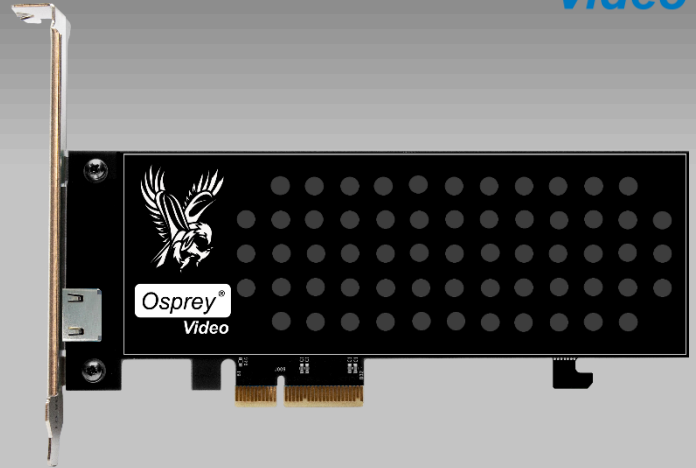

SCALING

DE-INTERLACING

WINDOWS

LINUX

TEXT OVERLAY WATERMARKING

SimulStream®, a standard feature on all SDI models, is an Osprey feature which allows each input to produce multiple parallel output streams with completely independent settings for color space, cropping, scaling, closed caption and overlays facilitating simultaneous delivery to multiple applications.

Osprey Rugged

914, 924, 927 are available in a RUGGED Version:

- Passive Cooling
- Extended Temperature Range of 0°C to 60°C
- Coating for high humidity / outdoor applications
- Extended 3yr Warranty

Osprey® 914

Video capture card

Model:
95-00504 Osprey 914

Technical Specifications

Description

- Single Channel HDMI1.4 (4K30)

PCI Format

- PCI Express Gen2 (x 4):
- Slots: x4, x 8, or x 16

Video Connectors