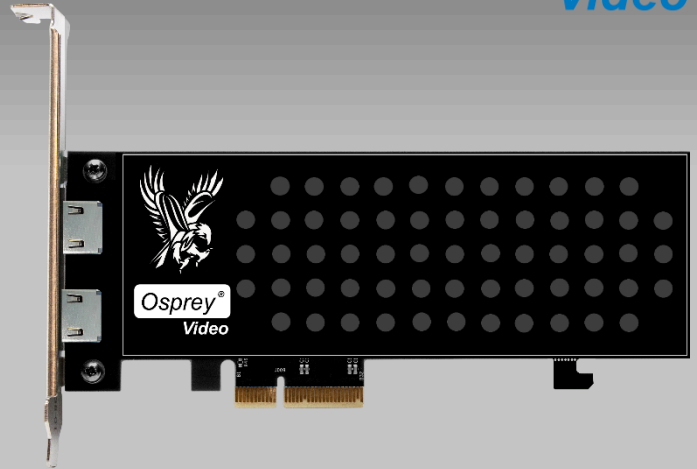

SCALING

DE-INTERLACING

WINDOWS

LINUX

TEXT OVERLAY WATERMARKING

SimulStream®, a standard feature on all SDI models, is an Osprey feature which allows each input to produce multiple parallel output streams with completely independent settings for color space, cropping, scaling, closed caption and overlays facilitating simultaneous delivery to multiple applications.

Osprey Rugged

914, 924, 927 are available in a RUGGED Version:

- Passive Cooling
- Extended Temperature Range of 0°C to 60°C
- Coating for high humidity / outdoor applications
- Extended 3yr Warranty

Osprey® 924

Video capture card

Model:
95-00505 Osprey 924

Technical Specifications

Description

- Two channels HDMI1.4 (4K30)

PCI Format

- PCI Express Gen2 (x 4):
- Slots: x4, x 8, or x 16

Video Connectors