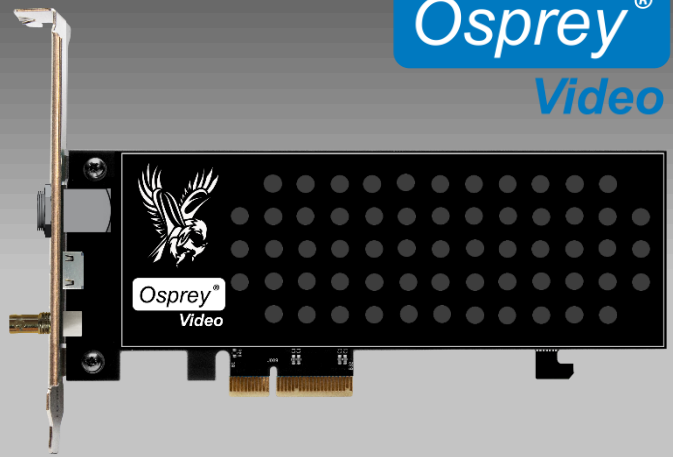

SCALING

DE-INTERLACING

WINDOWS

LINUX

TEXT OVERLAY WATERMARKING

SimulStream®, a standard feature on all SDI models, is an Osprey feature which allows each input to produce multiple parallel output streams with completely independent settings for color space, cropping, scaling, closed caption and overlays facilitating simultaneous delivery to multiple applications.

Osprey Rugged

914, 924, 927 are available in a RUGGED Version:

- Passive Cooling
- Extended Temperature Range of 0°C to 60°C
- Coating for high humidity / outdoor applications
- Extended 3yr Warranty

Osprey® 927

Video capture card

Model:
95-00507 Osprey 927

Technical Specifications

Description

- 1 channel 3G, HD, SD-SDI
- 1 channel HDMI 1.4 (4K30)
- Balanced and Unbalanced Stereo Audio

PCI Format

- PCI Express Gen2 (x 4):
- Slots: x 8, or x 16