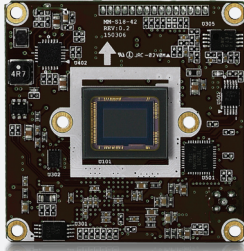

# DM-14U-42

4K, 8MP Ultra High Resolution  
42mm x 42mm, 1Board

**HD-SDI** **EX-SDI** **CVBS**

## Features

- 1/1.7" 12MP Sony CMOS sensor
- 2160p30(25)fps, 1440p30(25)fps, 1080p30(25)fps, 1080p60(50)fps, 720p60(50)fps
- Digital Noise Reduction(2D+3D)
- Privacy Mask Function
- High Light Compensation
- Intelligent Motion Detection
- Defog Function
- Supports Pelco-P / Pelco-D / VISCA
- Video Out : HD-SDI, EX-SDI 1.0, EX-SDI 2.0, EX-SDI 2.1, CVBS
- Dimension : 42mm X 42mm X 1.2mm