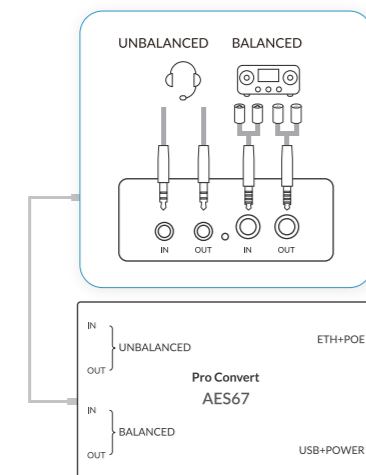

## 1. Packing List

- 1 x Pro Convert Device
- 1 x Quick Start Guide
- 1 x L bracket
- 1 x 5V/2.1A power adapter
- 1 x 4.4mm to Dual XLR Male Cable
- 1 x 4.4mm to Dual XLR Female Cable

## 2. Interfaces and indicators