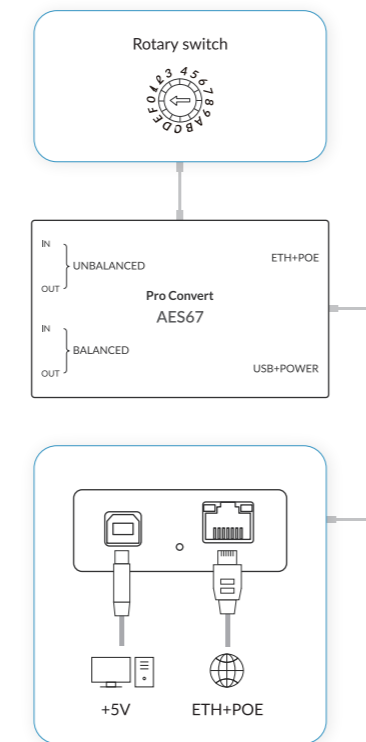

## 1. Packing List

- 1 x Pro Convert Device
- 1 x Quick Start Guide
- 1 x L bracket
- 1 x 5V/2.1A power adapter
- 1 x 4.4mm to Dual XLR Male Cable
- 1 x 4.4mm to Dual XLR Female Cable

## 2. Interfaces and indicators