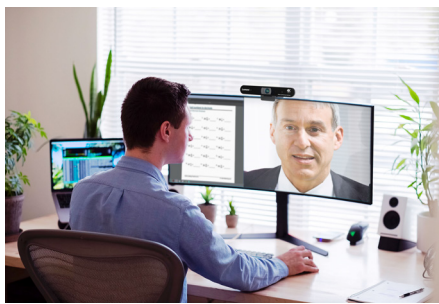

VC-B11U

4K USB Conference Camera

The Lumens® VC-B11U delivers brilliantly sharp and exceptional video with 4K Ultra HD image quality. The VC-B11U's genius auto framing function can automatically frame all participants in a perfect view. It features 120° field-of-view wide-angle providing an excellent visual collaboration experience. Thanks to its built-in two Omni-directional microphones, it can capture crystal-clear voice. It's applicable for video conference with 3-10 participants in the small-to-medium size room.

Key Features

- Clear images with 4K sensor, fixed-lens, and WDR
- Effectively capture human voice up to 5 meters
- Hands-free auto framing to include all participants in a perfect view
- Easily control the camera by a mini remote controller or software

Genius and accurate auto framing can detect everyone in wide angle. Ensure all participants are framing perfectly on a screen.

Built-in Microphones

The VC-B11U with high sensitive dual-microphone can effectively captures human voice up to 5 meters, allowing everyone to be heard clearly.

Easy Camera Control

Easy control like auto framing, preset and ePTZ function by the compact remote controller. Customize the image quality with Lumens exclusive software.

Applications

Distance Learning

Work from Home