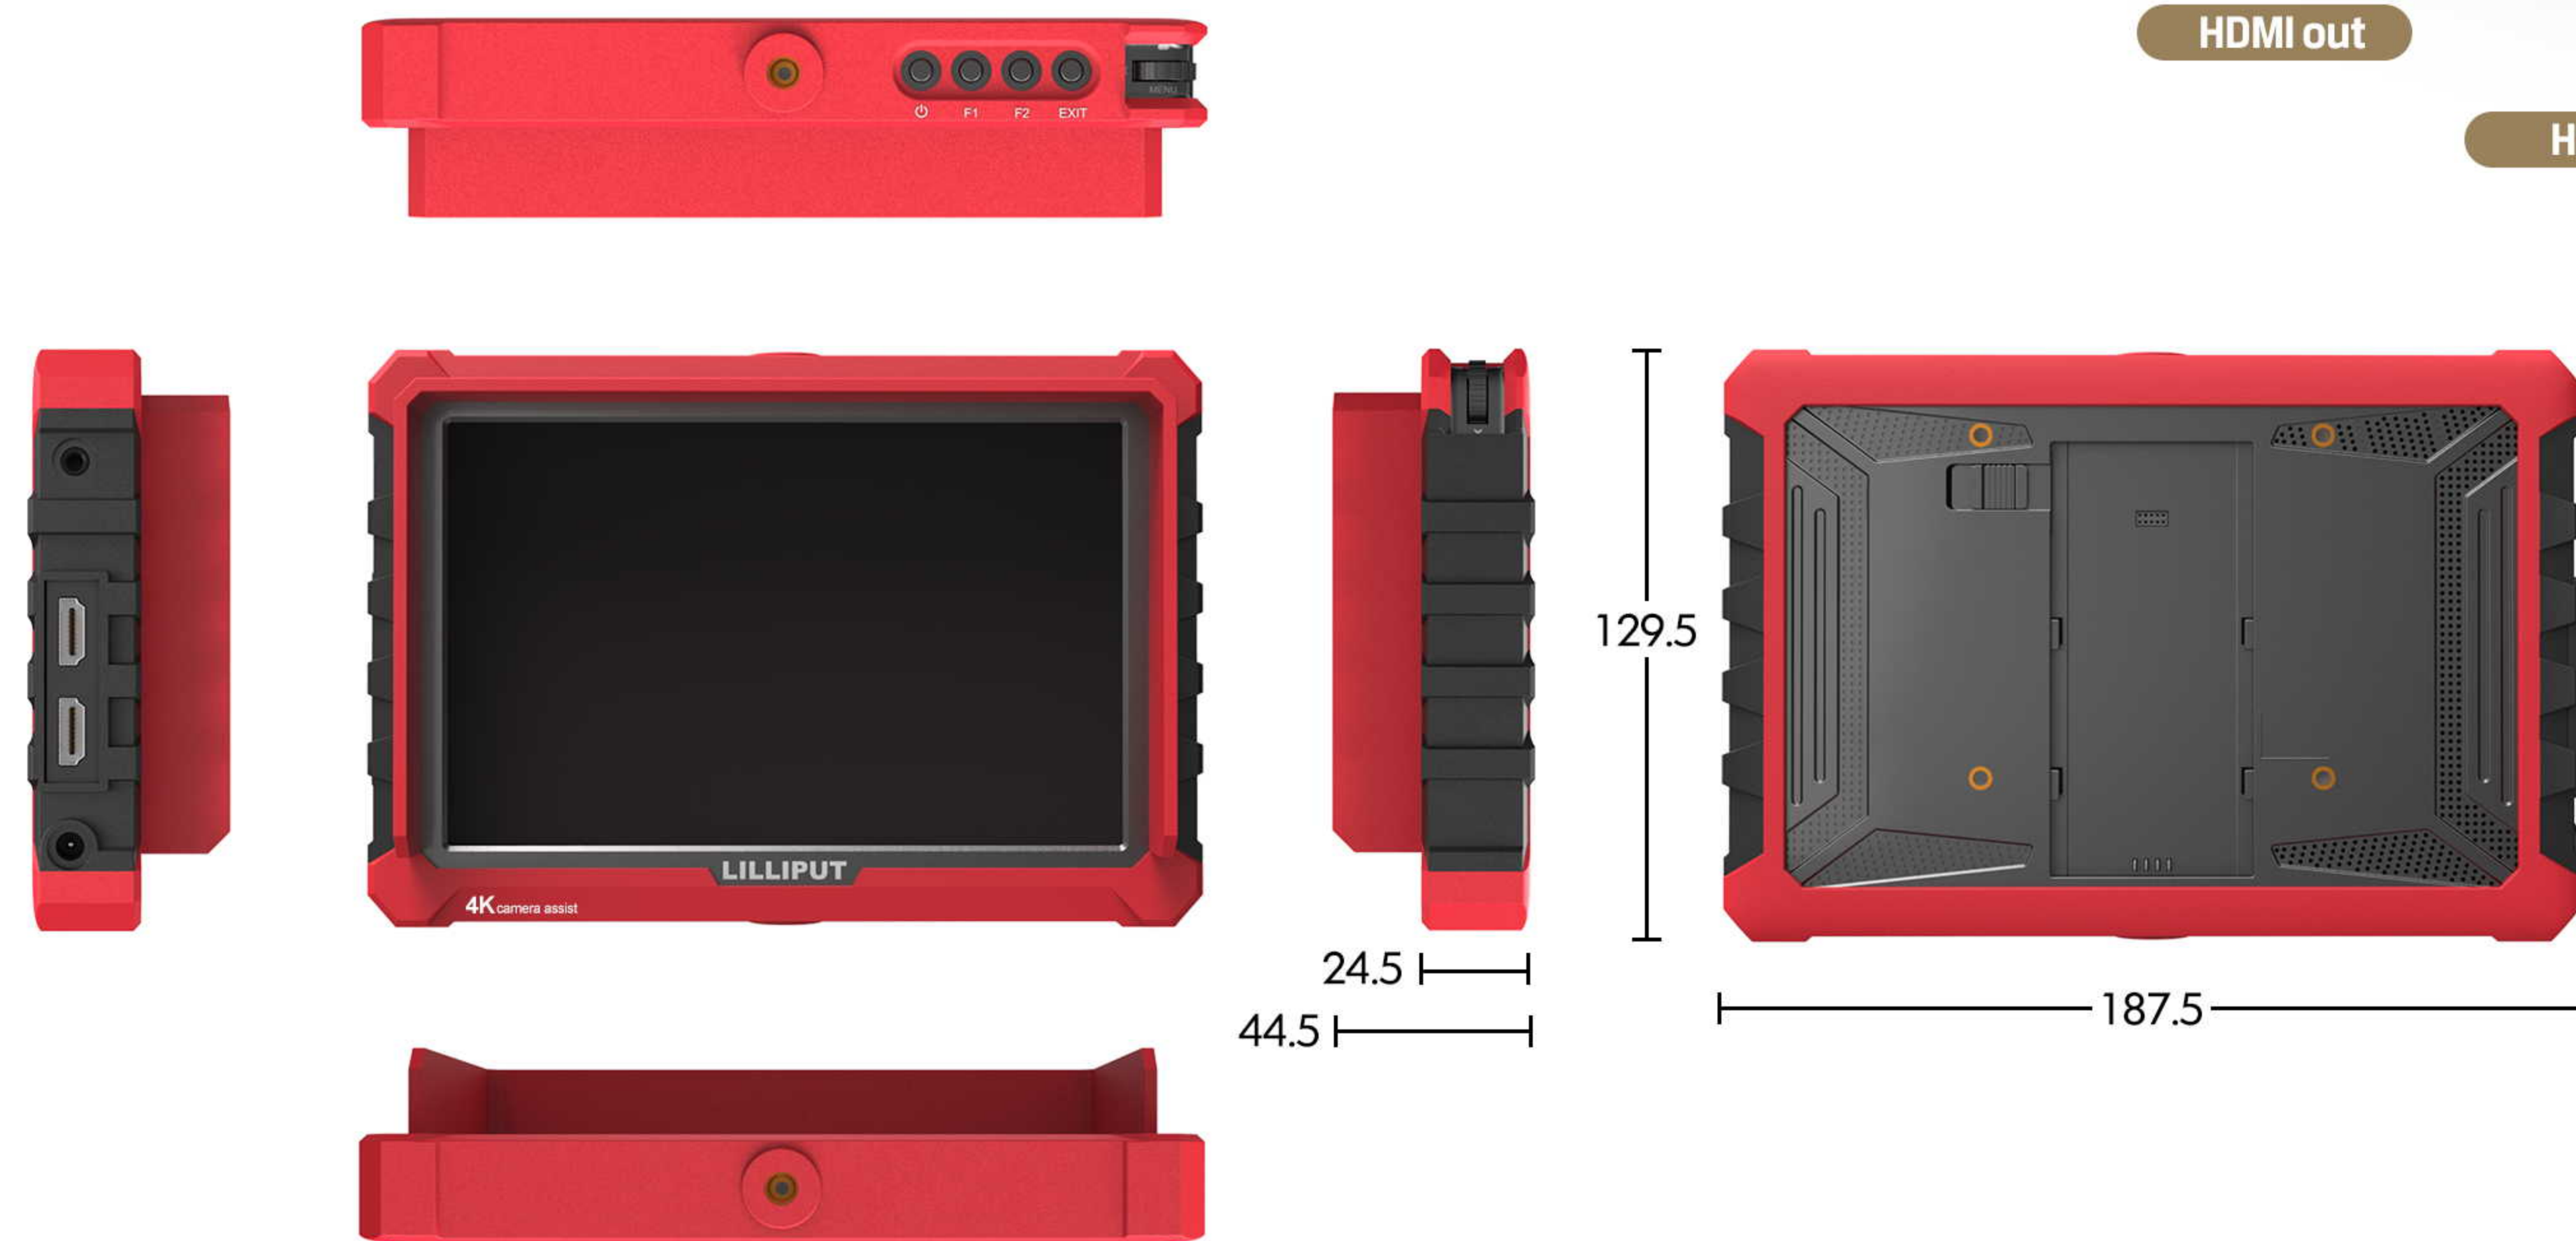

A Better Camera Mate

A7s, matches with world-famous 4K/FHD camera brands, to assist cameraman in better photography experience.

8bit Full HD Display

- 7" 16:10 8bit IPS LCD panel with 1920x1200 native resolution (324ppi), enjoy sharper, more detailed image with richer colors than ever before.
- 1000:1 high contrast, 500cd/m² high brightness and 170° wide viewing angles, for excellent viewing experience.

4K HDMI Input & Loop Output

- HDMI signal can loop output to the other monitor or device when HDMI signal input to A7s.

Camera Auxiliary Functions

A7s provides plenty of auxiliary functions for taking photos and making movies, such as peaking, false color and audio level meter.

Compact & Light-weight Design

20.5mm thickness and 320g weight, which make great convenient for cameraman in outdoor or handheld applications.

Durable Protection

- Silicon rubber case with sun shade, providing an overall protection from drop, shock, sunlight and bright light environment.

Easy-to-use

F1&F2 user-definable buttons to custom auxiliary functions as shortcut, such as peaking, underscan and checkfield. Use the Dial to select and adjust the value among of sharpness, saturation, tint and volume, etc. 75mm VESA and hot shoe mount to fix A7s on the top of camera or camcorder.

SPECIFICATIONS | ACCESSORIES

DISPLAY	Display Screen	7" IPS
	Physical Resolution	1920x1200
	Aspect Ratio	16:10
	Brightness	500cd/m²
	Contrast	1000:1
INPUT OUTPUT	Viewing Angle	170°/170°(H/V)
	HDMI	1
AUDIO	HDMI	1
	Speaker	1
POWER	Ear Phone Slot	1
	Current	1A
	Input Voltage	DC 7-24V
	Battery Plate	F970
ENVIRONMENT	Power Consumption	≤12W
	Operating Temperature	-20℃~60℃
	Storage Temperature	-30℃~70℃
DIMENSION	Dimension (LWD)	182.1x124x20.5mm
	Weight	320g