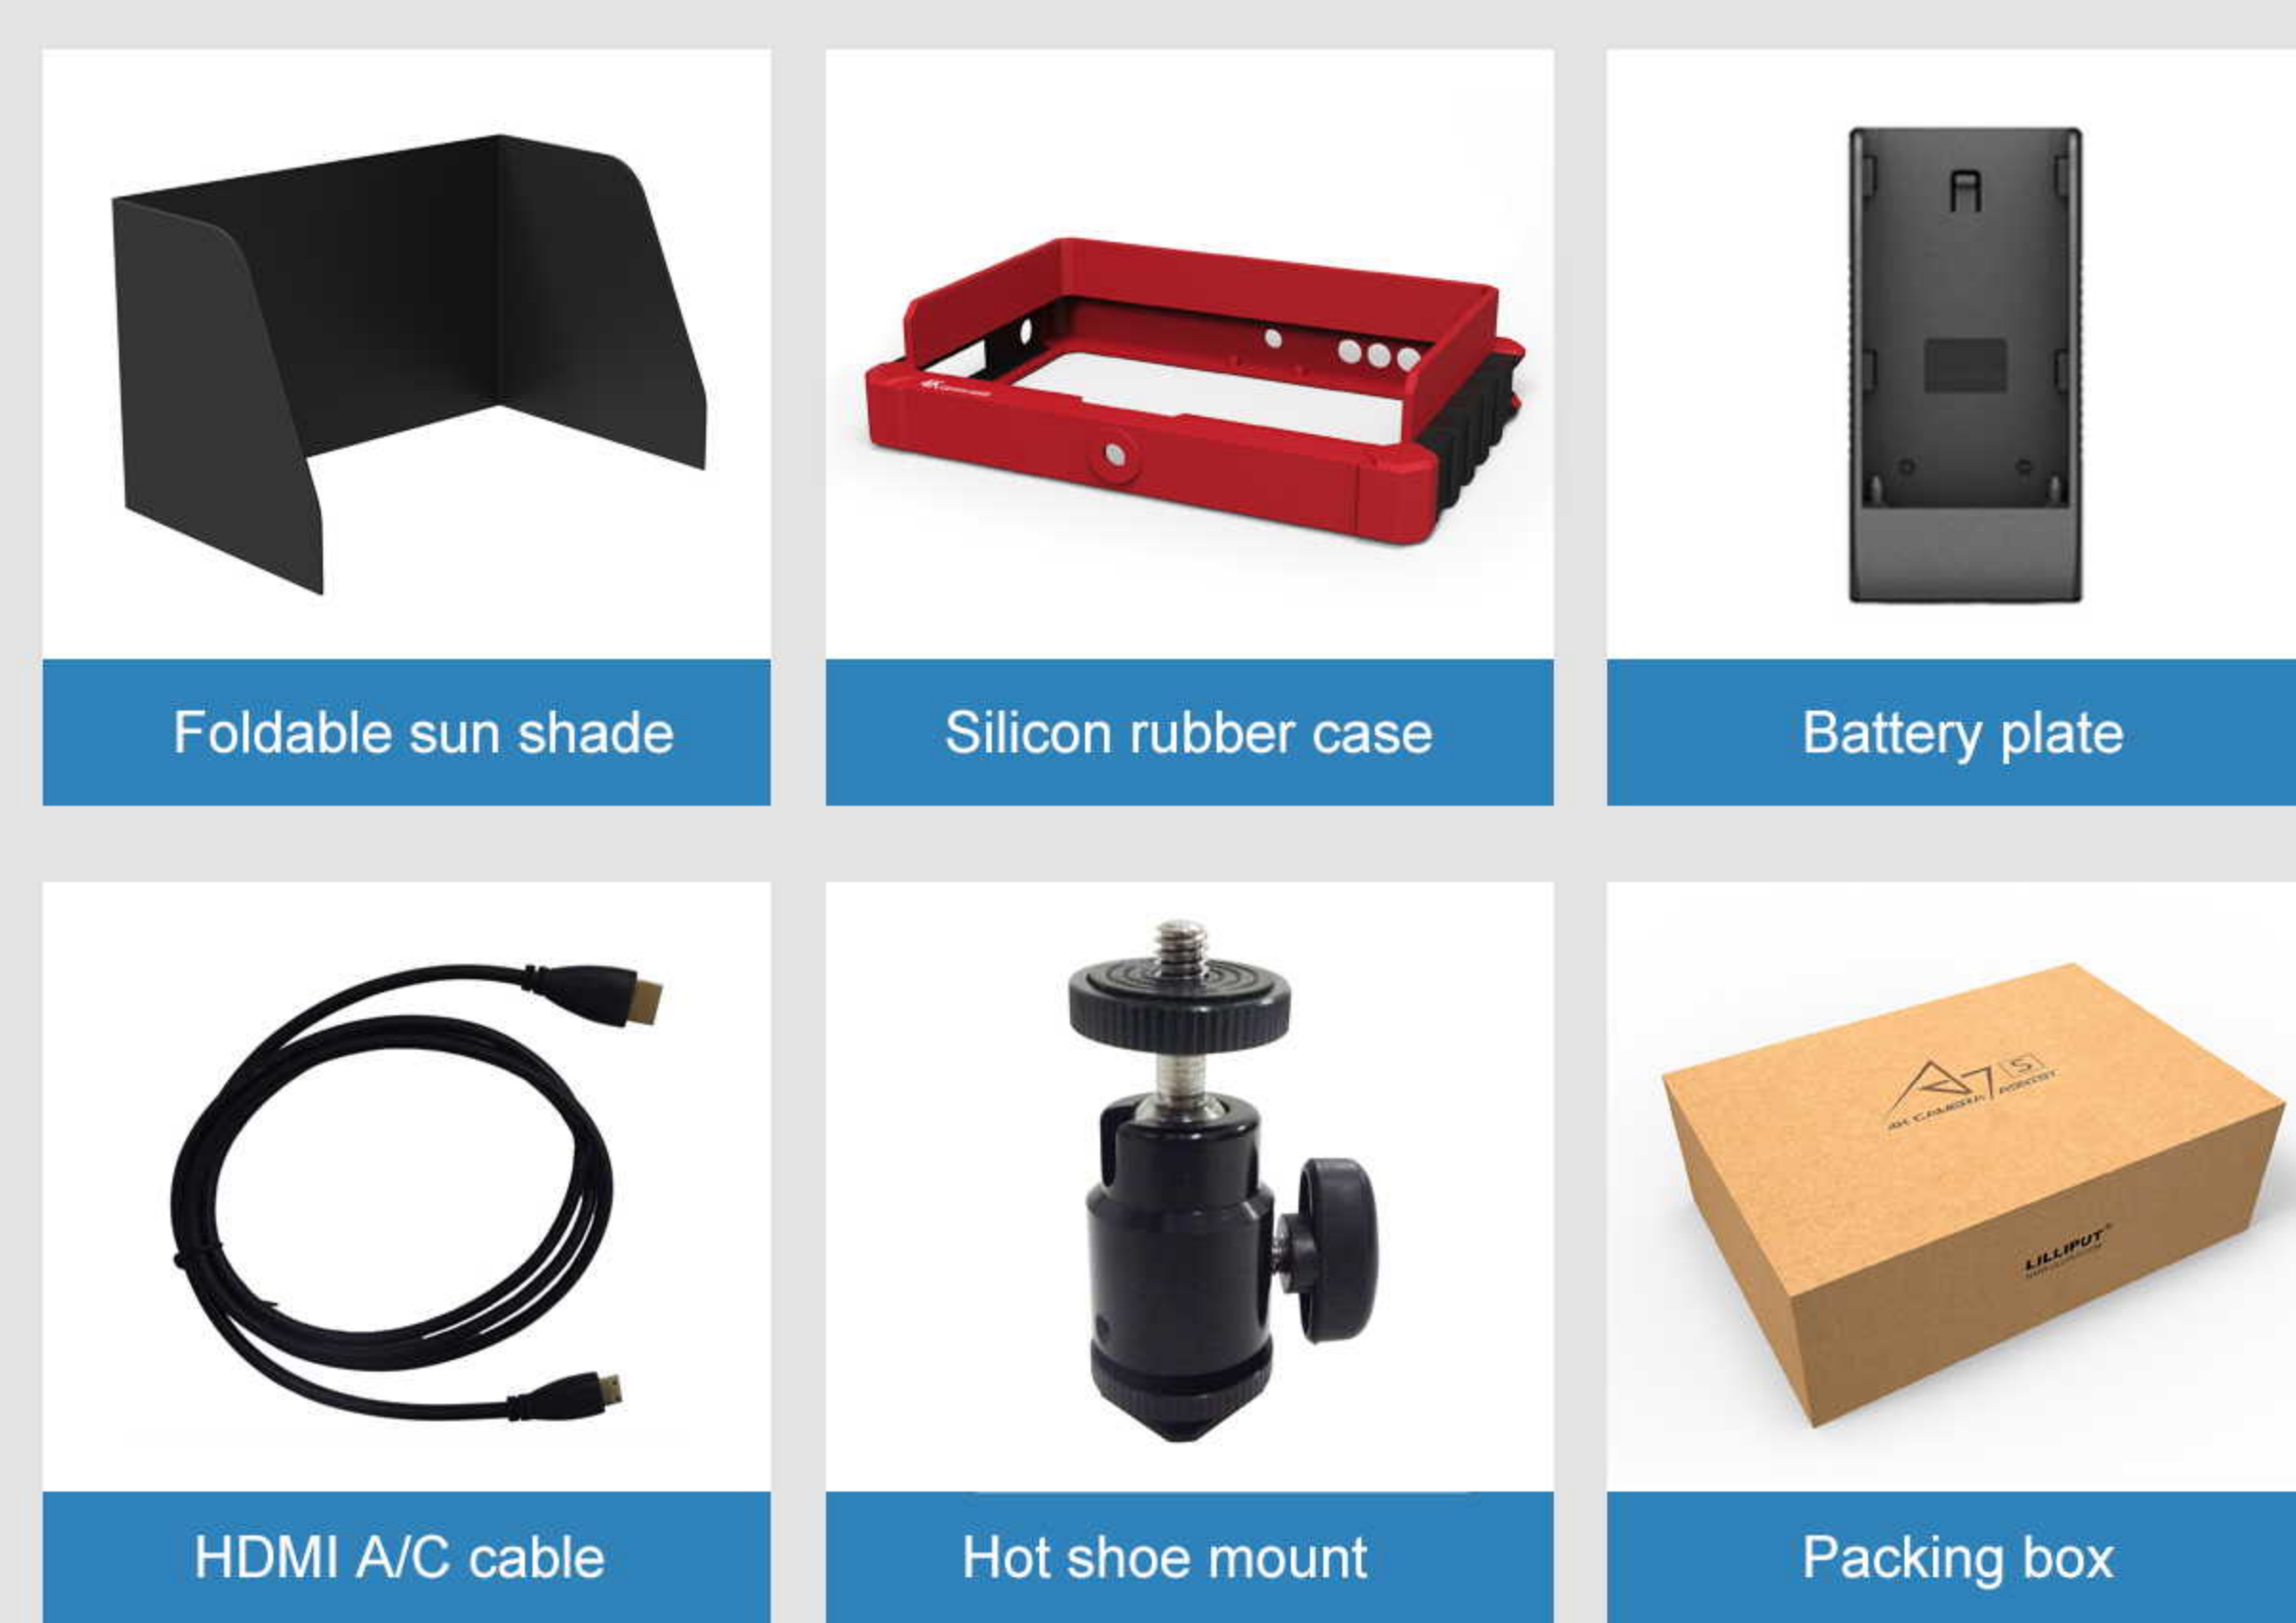

SPECIFICATIONS | ACCESSORIES

DISPLAY	Display Screen	7" IPS
	Physical Resolution	1920x1200
	Aspect Ratio	16:10
	Brightness	500cd/m²
	Contrast	1000:1
INPUT OUTPUT	Viewing Angle	170°/170°(H/V)
	HDMI	1
AUDIO	HDMI	1
	Speaker	1
POWER	Ear Phone Slot	1
	Current	1A
	Input Voltage	DC 7-24V
	Battery Plate	F970
ENVIRONMENT	Power Consumption	≤12W
	Operating Temperature	-20℃~60℃
	Storage Temperature	-30℃~70℃
DIMENSION	Dimension (LWD)	182.1x124x20.5mm
	Weight	320g