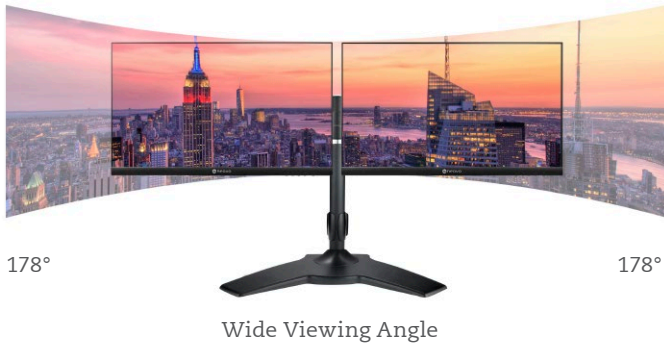

## LW-Series LCD Monitor 22" | 24"

*Do More with Less:*

### **3-sided Narrow Bezel Expands Workspace with Less Viewing Obstacles**

The LW-Series gives users more screen space to work on and view their content. The 3-sided narrow bezel design allows for virtually seamless setup of multiple monitors, and its support for 4:3 and 16:9 aspect ratios means more flexibility in input sources. With its blue-light filter and flicker-free display technology, viewers are ensured a smooth and comfortable viewing experience. Additionally, its sleek design can be stylish at any home or office.

### 3-sided Narrow Bezels and Wide Viewing Angle

The 3-sided narrow bezel design broadens the screen space; it also allows for easy setup of multiple monitors with a reduced bezel gap, making users to enjoy an expansive viewing experience, meanwhile, enhancing productivity at work. And the wide viewing angle of 178/178 degrees offers true colour accuracy for viewing from almost any angle to the screen.

### Features

- Full HD 1920 x 1080 resolution
- Crisp 20,000,000:1 dynamic contrast ratio
- 3-sided narrow bezel design for seamless multi-display setups
- Blue-light filter and Flicker-free display technology reduces eye discomfort
- Versatile connectivity: HDMI and VGA
- VESA mount compatibility for flexible installation