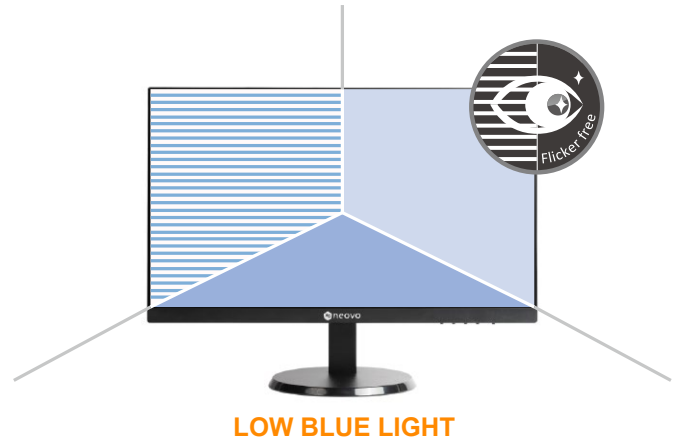

### **3-sided Narrow Bezel Expands Workspace with Less Viewing Obstacles**

The LW-Series gives users more screen space to work on and view their content. The 3-sided narrow bezel design allows for virtually seamless setup of multiple monitors, and its support for 4:3 and 16:9 aspect ratios means more flexibility in input sources. With its blue-light filter and flicker-free display technology, viewers are ensured a smooth and comfortable viewing experience. Additionally, its sleek design can be stylish at any home or office.

### 3-sided Narrow Bezels and Wide Viewing Angle

The 3-sided narrow bezel design broadens the screen space; it also allows for easy setup of multiple monitors with a reduced bezel gap, making users to enjoy an expansive viewing experience, meanwhile, enhancing productivity at work. And the wide viewing angle of 178/178 degrees offers true colour accuracy for viewing from almost any angle to the screen.

### Flexible Connectivity and Multimedia Options

A 20,000,000:1 contrast ratio, precise colour temperature and preset picture mode settings for reading texts, browsing webpages, or watching videos. Given its multiple input options including HDMI and VGA, you can easily connect an LW-Series display to your common peripherals to make the LW-Series a competent multimedia platform.

### Features

- Full HD 1920 x 1080 resolution
- Crisp 20,000,000:1 dynamic contrast ratio
- 3-sided narrow bezel design for seamless multi-display setups
- Blue-light filter and Flicker-free display technology reduces eye discomfort
- Versatile connectivity: HDMI and VGA
- VESA mount compatibility for flexible installation