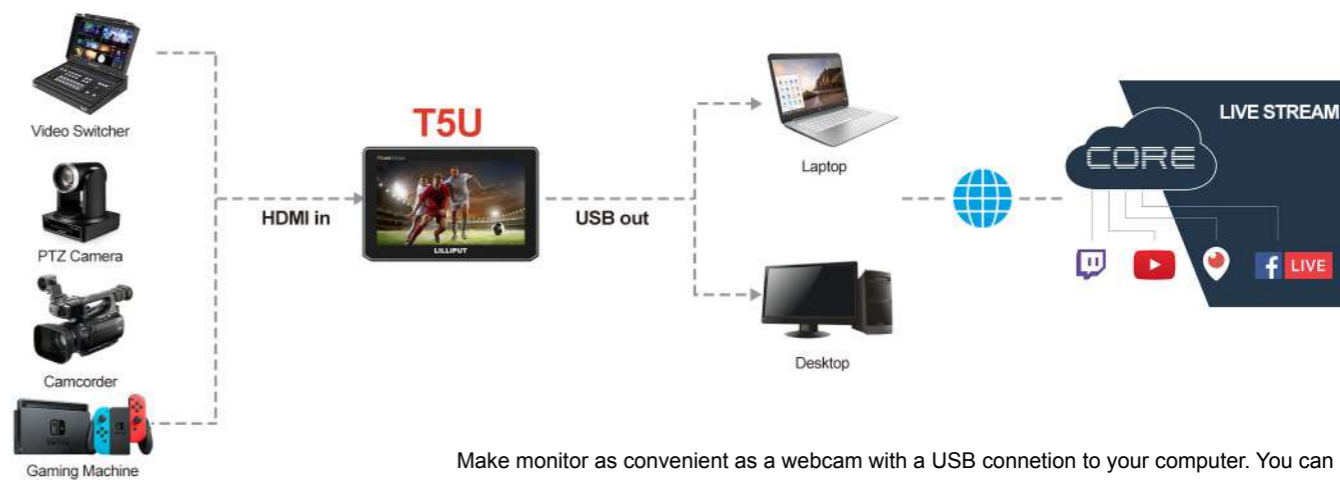

## T5U

- 5 inch IPS screen with 1920x1080 resolution, capacitive touch screen
- 4K HDMI 2.0 input, supporting up to 4K 60 Hz
- Output to USB for live streaming
- Wide color space supporting 98% DCI-P3, HDR, 3D-LUT
- Dual-purpose battery plate: Sony NP-F, Canon LP-E6; DC 8V output

## Workflow for live streaming

Build up a professional live streaming location with minimal equipments. It's easy to live stream anytime and anywhere.

Make monitor as convenient as a webcam with a USB connection to your computer. You can put the video what you are recording directly into the video software for live streaming. Video software will recognize the monitor as a webcam, and any software can be chosen, such as Skype, Facebook, Youtube, Twitch, Periscope, Zoom and more.