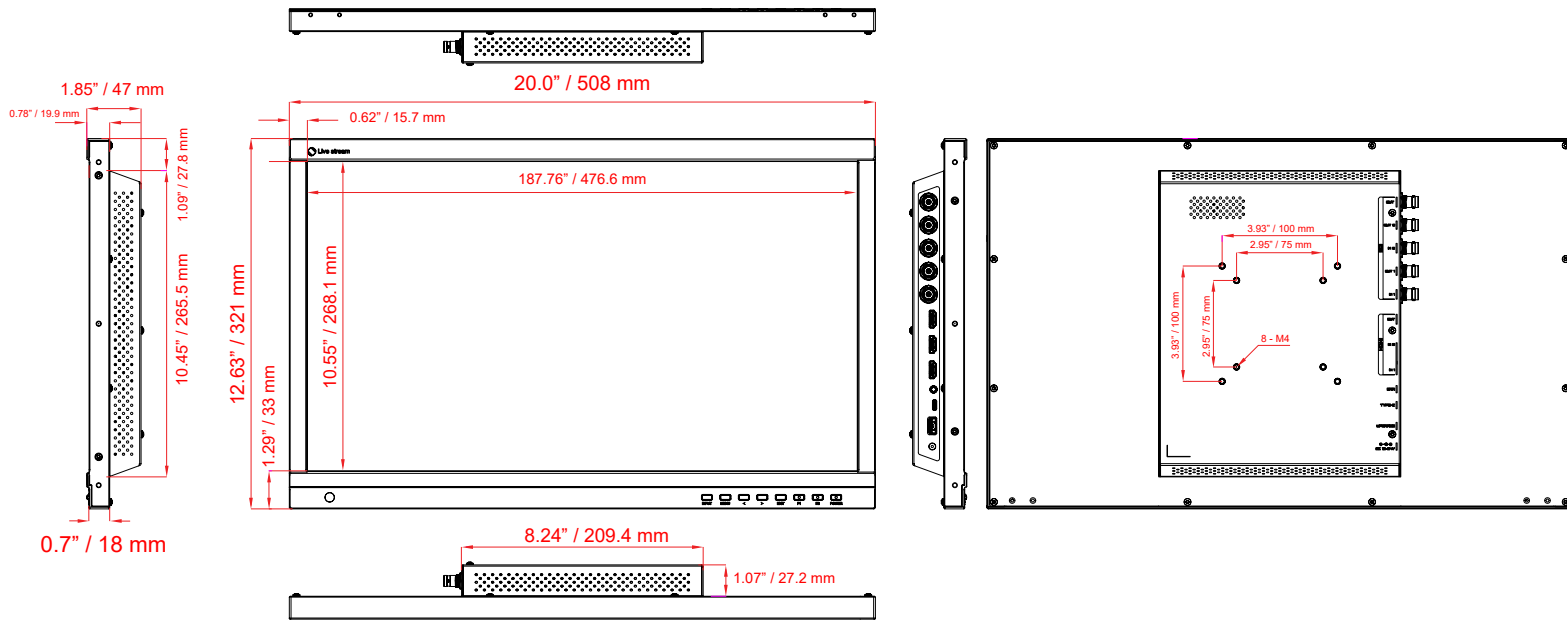

MODEL #		VZ-215LED-M	
DISPLAY			
Screen Size	21.5"		
Max. Resolution	1920 x 1080 (1080p) IPS pixel		
Pixel Pitch	0.18159 mm x 0.18159 mm		
Brightness	500 cd/m ² (Typical)		
Contrast Ratio	1500 : 1		
Aspect Ratio	16 : 9		
Viewing Angle (H/V)	170° / 170°		
Color Depth	1.07 B		
INTERFACE			
3G SDI In / Out	2 / 2 (Loopthrough)		
3G SDI Out (PGM)	1		
HDMI 2.0 In / Out	2 / 1		
Audio Out	1		
USB Type-C	1		
USB 2.0	1 (Upgrade)		
Input Format			
SDI	3GSDI-Level A	(4:2:2)	1080p 60/59.94/50/30/29.97/25/24/23.98 1080i 60/59.94/50 720p 60/59.94/50
HDMI			1080p 60/59.94/50/30/29.97/25/24/23.98 1080i 60/59.94/50 720p 60/59.94/50
USB	Type-C		1080p 60/59.94/50/30/29.97/25/24/23.98 1080i 60/59.94/50 720p 60/59.94/50
Output Format			
SDI	3GSDI-Level A	(4:2:2)	1080p 60/59.94/50/30/29.97/25/24/23.98 1080i 60/59.94/50 720p 60/59.94/50
SDI	PGM		1080p 60/50/30/25/24
HDMI	PGM		1080p 60/50/30/25/24

Contact ViewZ

- Address : 177 W. Orangethorpe Ave., Placentia, CA 92870
- Phone : (714)996-1177, Fax : (714)996-1138
- Sales : sales@viewzusa.com

DIMENSIONS

INTERFACE

1. 3G-SDI Out 3 (PGM)
2. 3G-SDI Out 2 (Loop-through)
3. 3G-SDI In 2
4. 3G-SDI Out 1 (Loop-through)
5. 3G-SDI In 1
6. HDMI Out
7. HDMI In x2
8. Speaker - 3.5 mm
9. USB - Type C
10. USB - Upgrade
11. DC 12-24V In