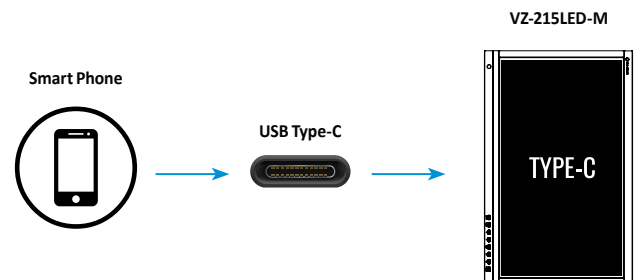

USB Type-C Vertical Full screen

Unlike the regular video camera, some phone's video source are displayed as vertical images. VZ-215LED-M's multiview mode supports mixing horizontal & vertical image layout for making live production.