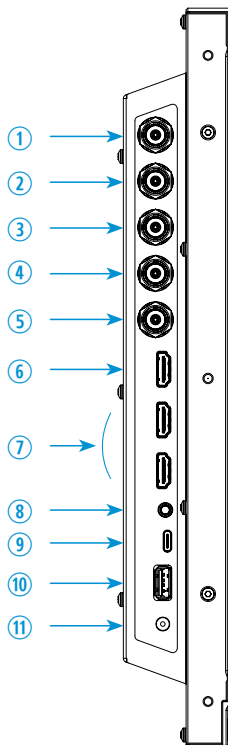

MODEL #		VZ-215LED-M	
DISPLAY			
Screen Size	21.5"		
Max. Resolution	1920 x 1080 (1080p) IPS pixel		
Pixel Pitch	0.18159 mm x 0.18159 mm		
Brightness	500 cd/m ² (Typical)		
Contrast Ratio	1500 : 1		
Aspect Ratio	16 : 9		
Viewing Angle (H/V)	170° / 170°		
Color Depth	1.07 B		
INTERFACE			
3G SDI In / Out	2 / 2 (Loopthrough)		
3G SDI Out (PGM)	1		
HDMI 2.0 In / Out	2 / 1		
Audio Out	1		
USB Type-C	1		
USB 2.0	1 (Upgrade)		
Input Format			
SDI	3GSDI-Level A	(4:2:2)	1080p 60/59.94/50/30/29.97/25/24/23.98 1080i 60/59.94/50 720p 60/59.94/50
HDMI			1080p 60/59.94/50/30/29.97/25/24/23.98 1080i 60/59.94/50 720p 60/59.94/50
USB	Type-C		1080p 60/59.94/50/30/29.97/25/24/23.98 1080i 60/59.94/50 720p 60/59.94/50
Output Format			
SDI	3GSDI-Level A	(4:2:2)	1080p 60/59.94/50/30/29.97/25/24/23.98 1080i 60/59.94/50 720p 60/59.94/50
SDI	PGM		1080p 60/50/30/25/24
HDMI	PGM		1080p 60/50/30/25/24

AUDIO	
Built in speaker	1W x 1
SDI	2ch 48kHz 24-bit
HDMI	2ch 24 bit
Ear Jack	3.5 mm
DIMENSIONS & WEIGHT	
Outline Dimension	(W x H x D) (inch) 20 x 12.63 x 1.85"
	(W x H x D) (mm) 508 x 321 x 47 mm
Net Weight	11.88 lbs (5.39 kg)
GENERAL	
Power	Electrical Ratings
	Consumption
	DC 12~24V
	≤ 33 W (15V)
Warranty	2 Years
Operating Temperature	-4 ~ 140°F / -20 ~ 60°C
Humidity at High Operating Temperature	90% RH for 240 hrs, TA=+ 140°F (60°C)
Storage Temperature	-22 ~ 158°F / -30 ~ 70°C
Battery Plate	V-mount / Anton Bauer mount
Package Include	15V DC Adapter x 1, Manual x 1, USB Type-C Cable x 1, Desktop Stand Set x 1,
Package (Option)	Carrying Case x 1, Swivel Bracket x 1, V-mount x 1

Contact ViewZ

- Address : 177 W. Orangethorpe Ave., Placentia, CA 92870
- Phone : (714)996-1177, Fax : (714)996-1138
- Sales : sales@viewzusa.com

DIMENSIONS

INTERFACE

1. 3G-SDI Out 3 (PGM)
2. 3G-SDI Out 2 (Loop-through)
3. 3G-SDI In 2
4. 3G-SDI Out 1 (Loop-through)
5. 3G-SDI In 1
6. HDMI Out
7. HDMI In x2
8. Speaker - 3.5 mm
9. USB - Type C
10. USB - Upgrade
11. DC 12-24V In