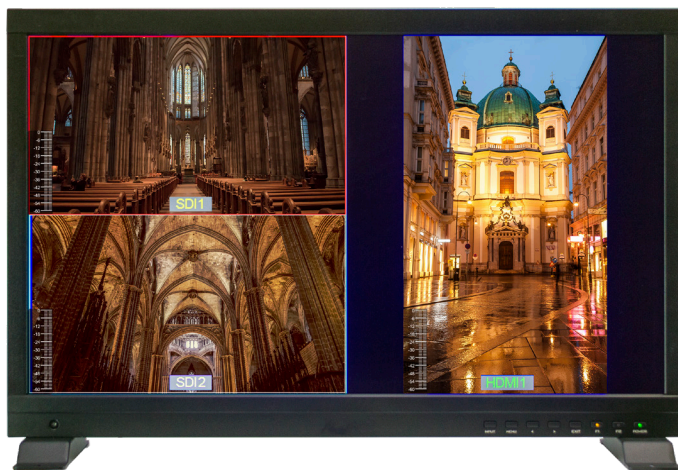

VZ-215LED-M ADVANTAGES

- Support 3G-SDI Input x2, HDMI Input x2 and USB Type-C x1 for the multi-viewing
- Support 3G-SDI Loop-through x2 and HDMI Loop-through x2
- Support PGM Output (SDI/HDMI) x1
- USB Type-C Input to display full screen for smartphone vertically
- Support HDMI and SDI signal cross conversion (Output 1080p 60/50/30/25/24 through PGM)
- Automatic backlight adjustment
- 2 User-definable function buttons
- Optional VZ-RMK08 rackmount adaptor available

Up to 4ch Multi-Viewing Preset Layout

VZ-215LED-M can be switched to live video (up to 4 x 1080p) signal inputs, which make it easy to create professional multi camera view for live streaming. All-in-one capability (PBP, PIP & Quad view) greatly reduces the production cost.

Camera Auxiliary Functions

Plenty of auxiliary functions for live streaming and multi camera productions that assist user grasp the scene details in front of camera more thoroughly, such as light, color, layout and so on.

USB Type-C Vertical Full screen

Unlike the regular video camera, some phone's video source are displayed as vertical images. VZ-215LED-M's multiview mode supports mixing horizontal & vertical image layout for making live production.