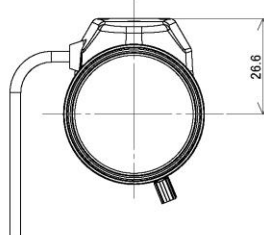

VARIFOCAL LENS

DC Auto Iris / IR Compatible

TVR0616DCIR f = 6-60mm F 1.6 DC Auto Iris IR

SPECIFICATION

MODEL NUMBER		TVR0616DCIR
IMAGE FORMAT		1/3 inch
MOUNT		CS
FOCAL LENGTH		6 - 60mm
MAXIMUM APERTURE		F1.6
APERTURE RANGE		F1.6 - 360
BACK FOCAL LENGTH		9.64mm
M.O.D.		0.3m - 1.0m
ANGLE OF VIEW	DIAGONAL	W55.32° ~ T5.83°
	HORIZONTAL	W44.57° ~ T4.69°
	VERTICAL	W33.49° ~ T3.53°
DIMENSIONS		∅39.0 x H46.1 x L78.1mm
WEIGHT		139g
WAVE LENGTH RANGE		430 - 950nm
CONTROLS	IRIS	Auto (DC Drive)
	FOCUS	Manual
	ZOOM	Manual

●DC AUTO IRIS (4-Wire Cable with 4-Pin Connector)

PIN No.	CONNECTION	CABLE COLOR
1	DAMPING COIL-	RED
2	DAMPING COIL+	BLACK
3	DRIVING COIL+	WHITE
4	DRIVING COIL-	GREEN

Galvano meter coil resister
 DRIVING COIL 190Ω±10% (20°C)
 DAMPING COIL 190Ω±10% (20°C)

4 Pin Connector
 JEITA E4-191J-100

DESIGN AND SPECIFICATIONS ARE SUBJECT TO CHANGE WITHOUT NOTICE