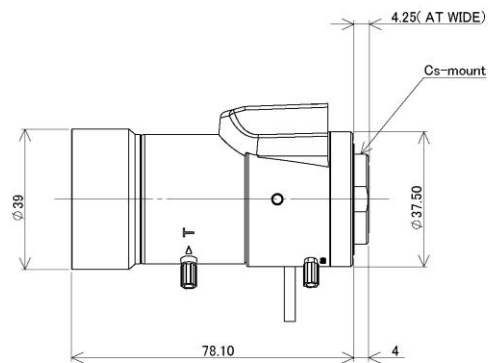

VARIFOCAL LENS

DC Auto Iris / IR Compatible

TVR0616DCIR f = 6-60mm F 1.6 DC Auto Iris IR

SPECIFICATION

MODEL NUMBER		TVR0616DCIR
IMAGE FORMAT		1/3 inch
MOUNT		CS
FOCAL LENGTH		6 - 60mm
MAXIMUM APERTURE		F1.6
APERTURE RANGE		F1.6 - 360
BACK FOCAL LENGTH		9.64mm
M.O.D.		0.3m - 1.0m
ANGLE OF VIEW	DIAGONAL	W55.32° ~ T5.83°
	HORIZONTAL	W44.57° ~ T4.69°
	VERTICAL	W33.49° ~ T3.53°
DIMENSIONS		∅39.0 x H46.1 x L78.1mm
WEIGHT		139g
WAVE LENGTH RANGE		430 - 950nm
CONTROLS	IRIS	Auto (DC Drive)
	FOCUS	Manual
	ZOOM	Manual

●DC AUTO IRIS (4-Wire Cable with 4-Pin Connector)

PIN No.	CONNECTION	CABLE COLOR
1	DAMPING COIL-	RED
2	DAMPING COIL+	BLACK
3	DRIVING COIL+	WHITE
4	DRIVING COIL-	GREEN

Galvano meter coil resister
 DRIVING COIL 190Ω±10% (20°C)
 DAMPING COIL 190Ω±10% (20°C)

4 Pin Connector
 JEITA E4-191J-100

DESIGN AND SPECIFICATIONS ARE SUBJECT TO CHANGE WITHOUT NOTICE