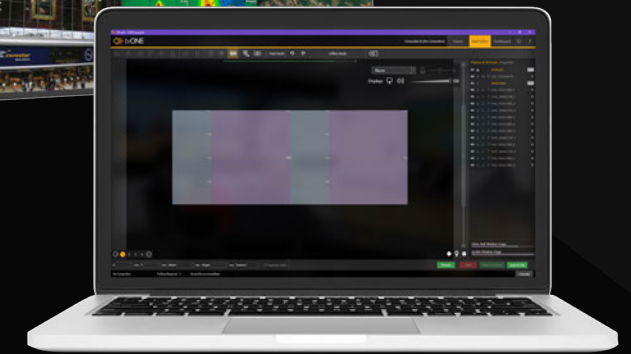

Air Filter

ADAPTORS

For use with legacy AV formats

EASY YET
POWERFUL
SETUP

CORIOgrapher

Our creative video wall software allows ultra-quick video wall set up working in either online or offline modes. Resize and move sources, control media clips or IP streams and control your entire visual experience using presets or our dashboard interface.