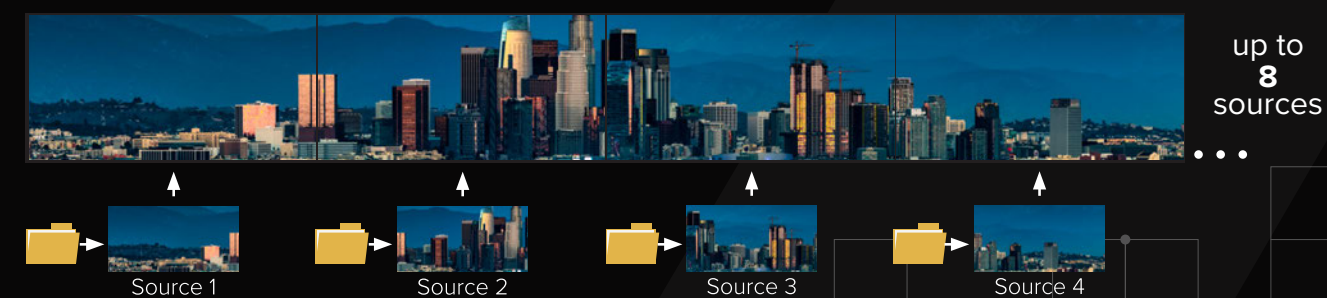

- **Demand ultra low latency video**
  Best-in-class latency for video and IP sources.
- **Experience life-like color**
  4K60 4:4:4 inputs and outputs. Even with 4:2:0 and 4:2:2 sources.
- **CORIO® inside**
  The best up/down and cross conversion in the industry!
- **See every detail**
  8K workflows when every detail matters with quad 4K60 windowing.
- **Assured communication**
  HTTPS & RESTful API using software, button panels or 3rd party solutions.
- **Ultra-reliable**
  tvONE exclusive design and manufacturing with a 5-year warranty.

8K Workflows

8K is seen as essential in industries that rely on detailed, color accurate reproduction. CORIOmaster2 can place four 4K60 sources together and deliver them as quad link HDMI 2.0 to an 8K monitor.

- **Lifelike video**
  High bandwidth processing for immersive 4K60 4:4:4 performance.
- **Mix and match**
  Full support for IP, digital AV, broadcast and legacy AV sources.
- **CORIO® inside**
  The best up, down and cross conversion in the industry!
- **Be creative**
  Unlimited 360° source and display rotation and up to 56 outputs.
- **Simple control**
  Multi-user control options include software, app, 3rd party controllers or our button panel.
- **Synchronize your videowall**
  Lock to any input to remove conversion artifacts.

Synchronized Playback for Ultra-Wide Canvases!

The streaming media and 4K playback input module can now simultaneously play up to eight reliable, synchronized media clips onto ultra-wide video canvasses. This allows you to get creative and go beyond 4K resolutions to inform, boost revenues and multi-purpose your installations. Additionally, use our FTP integration tools to introduce more efficient workflows.