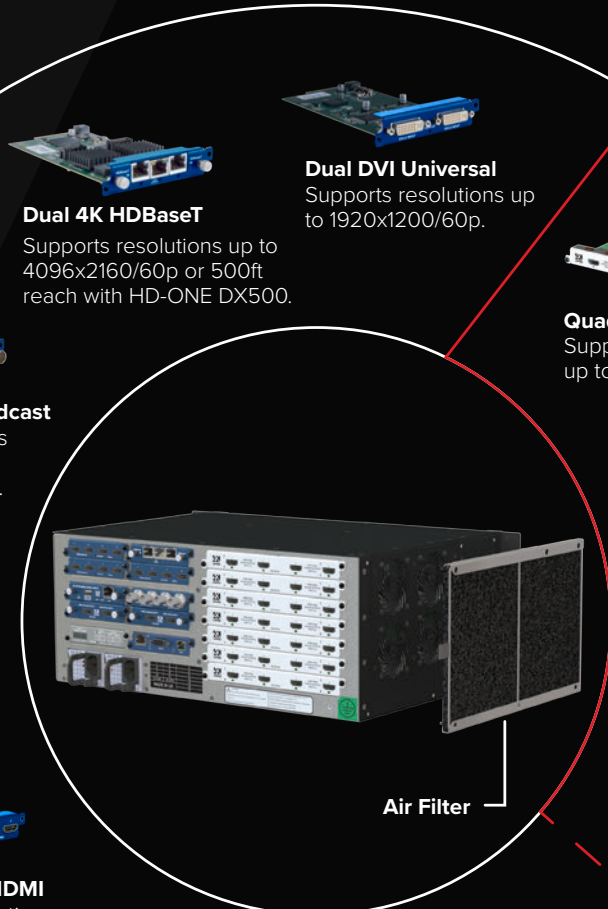

Best-in-Class Scaling and **Format Conversion**

Experience industry leading scaling for HD, 4K and 8K sources with CORIO®, our proprietary technology CORIOmaster2 processes the equivalent of over 1 trillion video matrix calculations per second with 1 to 2 frames of signal delay from input to output, guaranteeing the highest quality video possible with no visible lag.

Chassis

CORIOmaster2 is the modular and field-upgradeable solution to future proof your investment.

INPUT MODULES

OUTPUT MODULES

- Dual 4K HDBaseT**
Supports resolutions up to 4096x2160/60p or 500ft reach with HD-ONE DX500.
- Dual DVI Universal**
Supports resolutions up to 1920x1200/60p.
- Quad 3G-SDI Broadcast**
Supports resolutions up to 3G-SDI (1080/60p) versions.
- Quad 4K60 HDMI**
Supports resolutions up to 3840x2160/60p.
- Dual 4K HDMI**
Supports resolutions up to 4096x2160/60p.
- Eight HDMI**
Supports resolutions up to 1920x1080/60p.
- Quad 1080p HDMI**
Supports resolutions up to 1920x1080/60p.
- S/PDIF and Analog Audio**
Embed and de-embed audio from S/PDIF or analog cross convert digital and analog audio.
- 4K Streaming & Media**
Low latency H.264 & H.265 streaming decoder. IP source labeling. Playback of video clips and stills from on-board 128Gb HDD.
- NEW! Quad 4K60 HDMI**
Supports resolutions up to 4096x2160/60p.