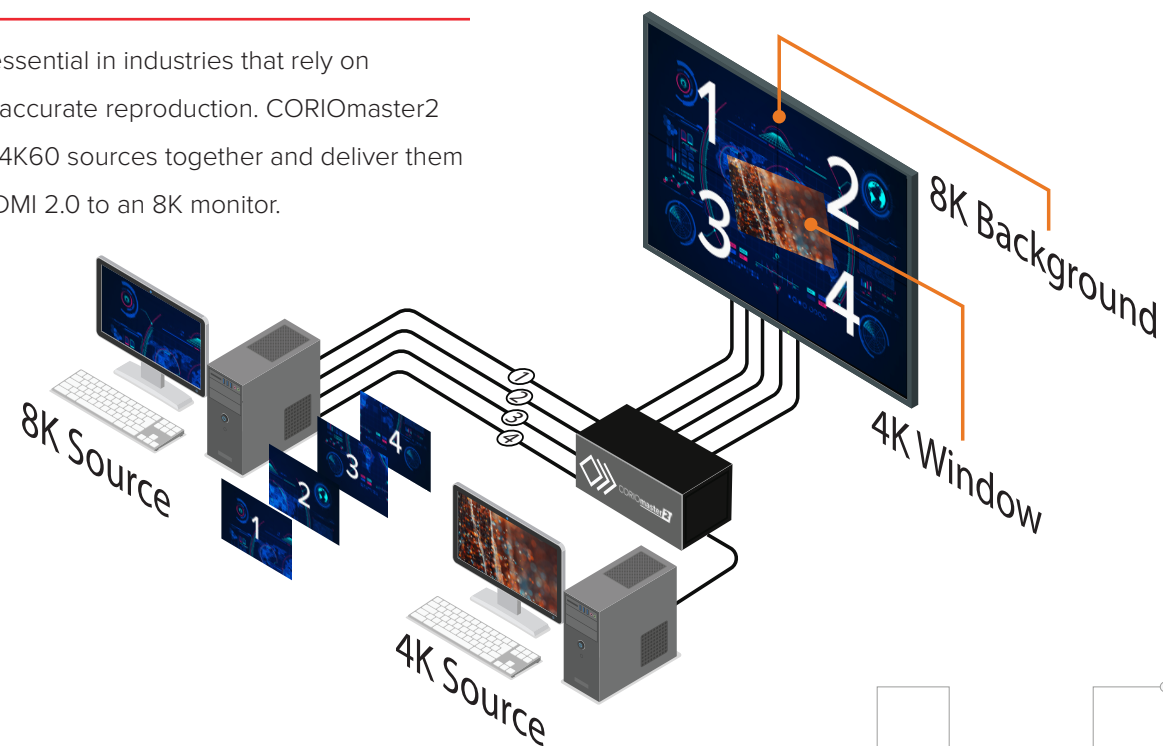

8K Workflows

8K is seen as essential in industries that rely on detailed, color accurate reproduction. CORIOmaster2 can place four 4K60 sources together and deliver them as quad link HDMI 2.0 to an 8K monitor.

Synchronized Playback for Ultra-Wide Canvases!

The streaming media and 4K playback input module can now simultaneously play up to eight reliable, synchronized media clips onto ultra-wide video canvasses. This allows you to get creative and go beyond 4K resolutions to inform, boost revenues and multi-purpose your installations. Additionally, use our FTP integration tools to introduce more efficient workflows.