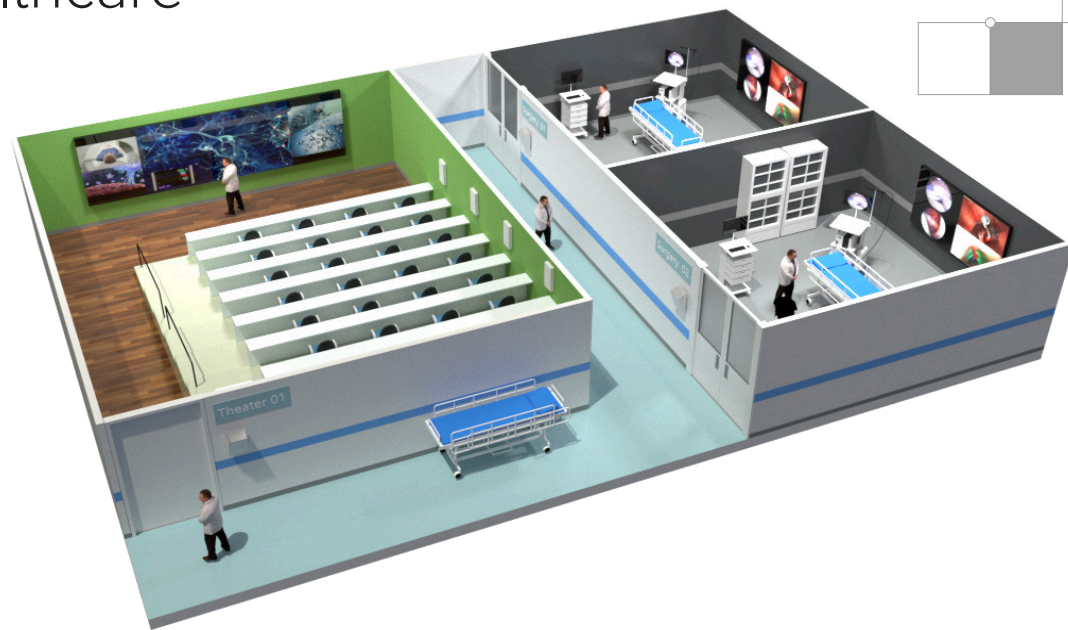

- **Demand ultra low latency video**
  Best-in-class latency for video and IP sources.
- **Experience life-like color**
  4K60 4:4:4 inputs and outputs. Even with 4:2:0 and 4:2:2 sources.
- **CORIO® inside**
  The best up/down and cross conversion in the industry!
- **See every detail**
  8K workflows when every detail matters with quad 4K60 windowing.
- **Assured communication**
  HTTPS & RESTful API using software, button panels or 3rd party solutions.
- **Ultra-reliable**
  tvONE exclusive design and manufacturing with a 5-year warranty.

8K Workflows

8K is seen as essential in industries that rely on detailed, color accurate reproduction. CORIOmaster2 can place four 4K60 sources together and deliver them as quad link HDMI 2.0 to an 8K monitor.

- **Lifelike video**
  High bandwidth processing for immersive 4K60 4:4:4 performance.
- **Mix and match**
  Full support for IP, digital AV, broadcast and legacy AV sources.
- **CORIO® inside**
  The best up, down and cross conversion in the industry!
- **Be creative**
  Unlimited 360° source and display rotation and up to 56 outputs.
- **Simple control**
  Multi-user control options include software, app, 3rd party controllers or our button panel.
- **Synchronize your videowall**
  Lock to any input to remove conversion artifacts.

Synchronized Playback for Ultra-Wide Canvases!

The streaming media and 4K playback input module can now simultaneously play up to eight reliable, synchronized media clips onto ultra-wide video canvasses. This allows you to get creative and go beyond 4K resolutions to inform, boost revenues and multi-purpose your installations. Additionally, use our FTP integration tools to introduce more efficient workflows.