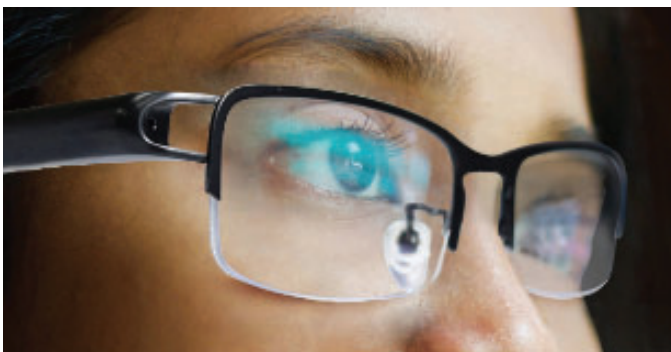

Unit: ±0.5mm

Specification

Model	2600FDC-77	1600FDC-77	1800FDC-S-77	1800FDC-D-77
Video Format	H.264 / MJPEG / YUV		MJPEG / YUV	
Resolution Output	Binning		Crop Sensor	
Focus	Infinity			Close-up
Lens	1.83 mm / F 2.0			1.83 mm / F 5.0
Image Sensor	1/6" Digital CMOS Camera			
Microphone	Built-in			
Frame Rate (Max.)	1920x1080@ 30fps MJPG/ 3fps YUV 1280x720@ 30fps MJPG/ 12fps YUV 640x480@ 30fps MJPG/ 30fps YUV 320x240@ 30fps MJPG/ 30fps YUV			
Image Area (mm)	2.7288 x 1.5498			
Pixel Size (µm)	1.4 x 1.4			
Scan Mode	Progressive			
Sensitivity	553 mV/(Lux-sec)			
Dynamic Range	73.3 dB @ 15.5x gain			
Storage Temperature	-30 to 60 Degree C			
Working Temperature	-10 to 45 Degree C			
Interface	USB 2.0 (Compliant with USB Video Class 1.1 standard)			
Operating System	Windows XP, Windows Vista, Window 7, Windows 8			
Power Source	DC 5V (Micro USB OTG B type)			
Power Current	160 mA			
Dimensions (mm)	160 x 150			

Feature

- Hidden Camera
- High performance.
- Full HD image pixel
- Multifunction glasses: Reading glasses and Spy glasses. The most inconspicuous glasses camera just looks like everyday glasses.

HSD-2600FDC-77

Camera for different application

Image Demo

Model	2600FDC-77	1600FDC-77	1800FDC-S-77	1800FDC-D-77
H.264 video format	support	N/A	N/A	N/A
Resolution output	Binning		Crop sensor	Crop sensor
Application	Spy		Spy	Read screen text
Lens	1.83 mm / F 2.0		1.83 mm / F 2.0	1.83 mm / F 5.0
Focus distance (mm)	infinity		infinity	400