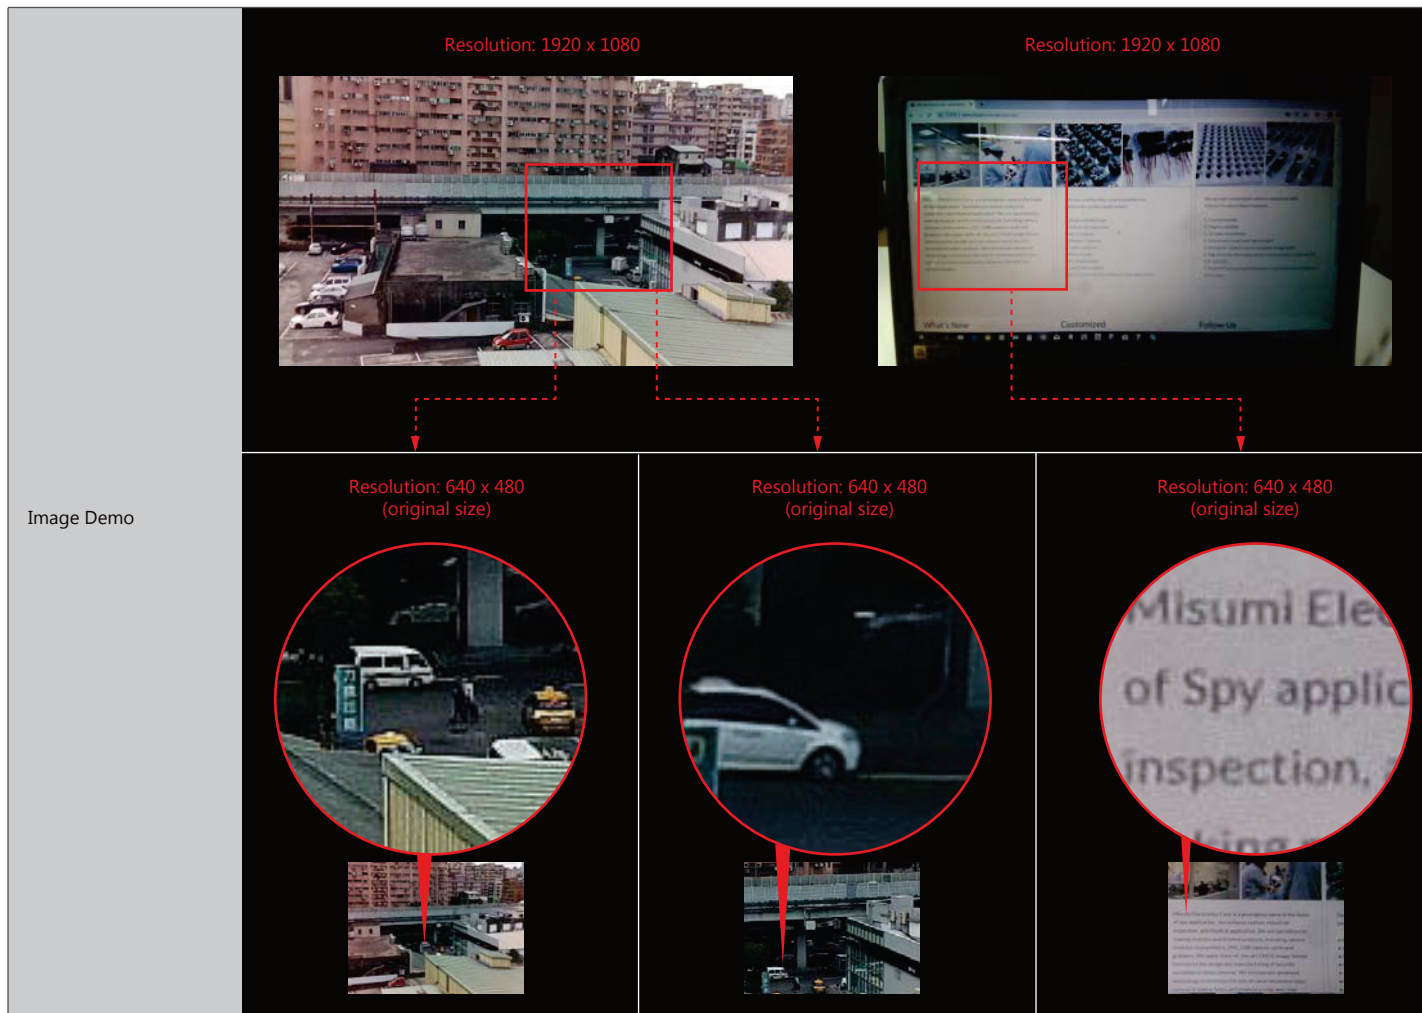

Camera for different application

Image Demo

Model	2600FDC-77	1600FDC-77	1800FDC-S-77	1800FDC-D-77
H.264 video format	support	N/A	N/A	N/A
Resolution output	Binning		Crop sensor	Crop sensor
Application	Spy		Spy	Read screen text
Lens	1.83 mm / F 2.0		1.83 mm / F 2.0	1.83 mm / F 5.0
Focus distance (mm)	infinity		infinity	400