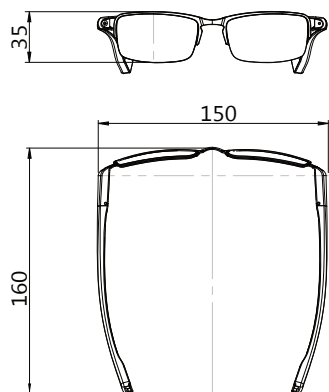

Unit: ±0.5mm

Specification

Model	2600FDC-77	1600FDC-77	1800FDC-S-77	1800FDC-D-77
Video Format	H.264 / MJPEG / YUV		MJPEG / YUV	
Resolution Output	Binning		Crop Sensor	
Focus	Infinity			Close-up
Lens	1.83 mm / F 2.0			1.83 mm / F 5.0
Image Sensor	1/6" Digital CMOS Camera			
Microphone	Built-in			
Frame Rate (Max.)	1920x1080@ 30fps MJPG/ 3fps YUV 1280x720@ 30fps MJPG/ 12fps YUV 640x480@ 30fps MJPG/ 30fps YUV 320x240@ 30fps MJPG/ 30fps YUV			
Image Area (mm)	2.7288 x 1.5498			
Pixel Size (µm)	1.4 x 1.4			
Scan Mode	Progressive			
Sensitivity	553 mV/(Lux-sec)			
Dynamic Range	73.3 dB @ 15.5x gain			
Storage Temperature	-30 to 60 Degree C			
Working Temperature	-10 to 45 Degree C			
Interface	USB 2.0 (Compliant with USB Video Class 1.1 standard)			
Operating System	Windows XP, Windows Vista, Window 7, Windows 8			
Power Source	DC 5V (Micro USB OTG B type)			
Power Current	160 mA			
Dimensions (mm)	160 x 150			

SERIES	CONNECTOR	CAMERA TYPE	DISPLAY	LENSES	Focus	LENS
HS Hidden	UVC Signal	Crop Sensor Type	FD 1080p	C Transparent	Crop Sensor Type	49 3.4 mm / F 2.8 (49°)
	D USB 2.0 Type A	1800 MJPEG / YUV			S Infinity	77 1.83 mm / F 2.0 (77°)
	M USB 2.0 Micro Type B (OTG)	Binning Type			D Close-up	1.83 mm / F 5.0 (77°)
	T USB 2.0 Type C	1600 MJPEG / YUV			Binning Type	
		2600 MJPEG / YUV / H.264			N/A Infinity	

Camera for different application

Image Demo

Model	2600FDC-77	1600FDC-77	1800FDC-S-77	1800FDC-D-77
H.264 video format	support	N/A	N/A	N/A
Resolution output	Binning		Crop sensor	Crop sensor
Application	Spy		Spy	Read screen text
Lens	1.83 mm / F 2.0		1.83 mm / F 2.0	1.83 mm / F 5.0
Focus distance (mm)	infinity		infinity	400