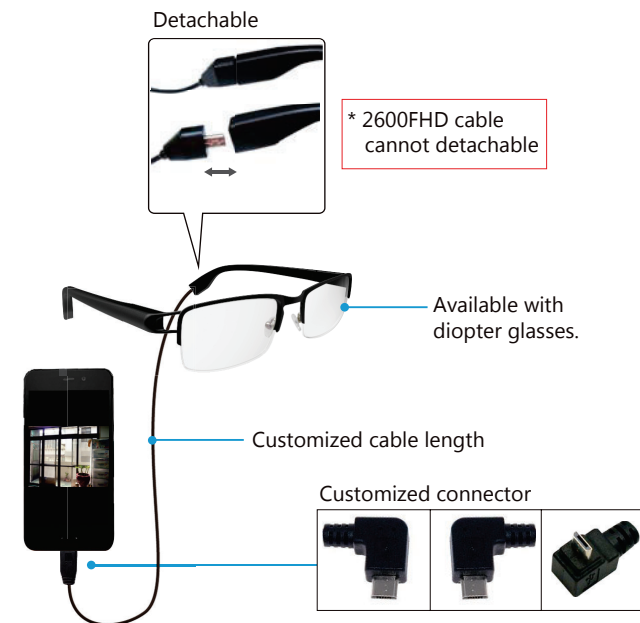

SERIES	CONNECTOR	CAMERA TYPE	DISPLAY	LENSES	Focus	LENS
HS Hidden	UVC Signal	Crop Sensor Type	FD 1080p	C Transparent	Crop Sensor Type	49 3.4 mm / F 2.8 (49°)
	D USB 2.0 Type A	1800 MJPEG / YUV			S Infinity	77 1.83 mm / F 2.0 (77°)
	M USB 2.0 Micro Type B (OTG)	Binning Type			D Close-up	1.83 mm / F 5.0 (77°)
	T USB 2.0 Type C	1600 MJPEG / YUV			Binning Type	
		2600 MJPEG / YUV / H.264			N/A Infinity	

Camera for different application

Image Demo

Model	2600FDC-77	1600FDC-77	1800FDC-S-77	1800FDC-D-77
H.264 video format	support	N/A	N/A	N/A
Resolution output	Binning		Crop sensor	Crop sensor
Application	Spy		Spy	Read screen text
Lens	1.83 mm / F 2.0		1.83 mm / F 2.0	1.83 mm / F 5.0
Focus distance (mm)	infinity		infinity	400