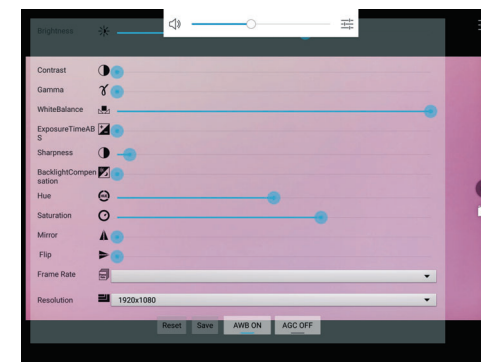

Camera for different application

Image Demo

Model	2600FDC-77	1600FDC-77	1800FDC-S-77	1800FDC-D-77
H.264 video format	support	N/A	N/A	N/A
Resolution output	Binning		Crop sensor	Crop sensor
Application	Spy		Spy	Read screen text
Lens	1.83 mm / F 2.0		1.83 mm / F 2.0	1.83 mm / F 5.0
Focus distance (mm)	infinity		infinity	400

User can adjust brightness, Gamma, white balance, Exposure Time, Sharpness, Backlight Compensation, Hue, Saturation, Mirror, Flip, Frame Rate, Resolution, and AWB.

MISUMI app

ANDROID APP ON Google Play