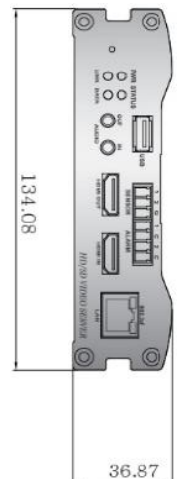

TCS-3000H Specifications

SYSTEM	Encoder
Video	
Compression	H.264, MJPEG
Framerate	Max 60fps @ 1920x1080
Resolution	320x240 ~ 1920x1080
Bandwidth	Primary: 32Kbps ~ 16Mbps, Secondary: 32Kbps ~ 4Mbps
Streaming	Quad Streaming / Primary : H.264, Secondary x3 : H.264/MJPEG
Burn-in OSD	Multi-lingual (English, Korean, French, German, Spanish, Italian, Russian, Japanese, Swedish, Portuguese, Dutch, Hungarian, Finnish, Special Symbols)
Input	1 x HDMI (Type A)
Output	1 x HDMI (Type A), Input Bypass
Audio	
Compression	G.711 / AAC
Sampling rate	G.711 : 8 KHz, AAC : 32 kHz / 44.1 kHz / 48 kHz
Bitrate	G.711 : 64Kbps, AAC : 64Kbps/128Kbps
Streaming	Full duplex
Input	1 x Line-In (stereo, mini-stereo type)
Output	1 x Line-Out (stereo, mini-stereo type)
Network	
Interface	1 x Ethernet 10/100/1000Base-T (RJ-45)
Protocol	IPv4/v6, TCP, UDP, IGMP(Multicast), ICMP, DHCP, HTTP, HTTPS, RTMP, SRT, RTP, RTSP, FTP, SNMP, SMTP, UPnP, WS-Discovery, Zero Configuration, NTP, DDNS
Security	Password protection, HTTPS, IP address filtering
API	Truen protocol/SDK, ONVIF, MPEG-TS
Event / Alarm	
Event sources	Motion, Sensor input, Video loss, Client disconnection
Event actions	Notification(E-mail), FTP, PTZ preset, Alarm control, Recording
General	
Housing	Aluminum
Certifications	KC, CE, FCC
External devices	2 x Alarm output (Dry contact, NO) 2 x Sensor-In(Dry contact, NO/NC) 1 x RS-232 port 1 x RS-422/485 port 1 x Buzzer (88dB min)
Edge storage	1 x USB 3.0 port
Power supply	Min DC12V/1.0A, PoE(Power over Ethernet): 802.3af
Power Consumption	DC 12V/PoE : Max 9.6W
Operating Temp.	-10°C ~ 50°C / Less than 90% RH
Dimension	134.08(W) X 125.5(D) X 36.87(H)mm
Weight	470g

DIMENSION

(mm)

125

134.08

36.87