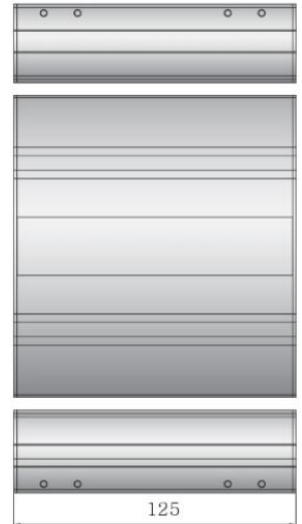

TCS-3000H

- Full HD 1CH high resolution CODEC
- H.264 / MJPEG
- HDMI Input / Output
- Loop Out
- Max 60FPS @ 1920 x 1080
- SRT (Secure Reliable Transport)
- ONVIF (Profile S, Profile G)
- Embedded Audio in HDMI
- Quad Streaming (Pri: H.264, Sec3 : H.264 / MJPEG)
- Compatible with various VMS such as Milestone / Genetec / IndigoVision / SeeTec / Avigilon and others

DIMENSION

(mm)

125

134.08

36.87