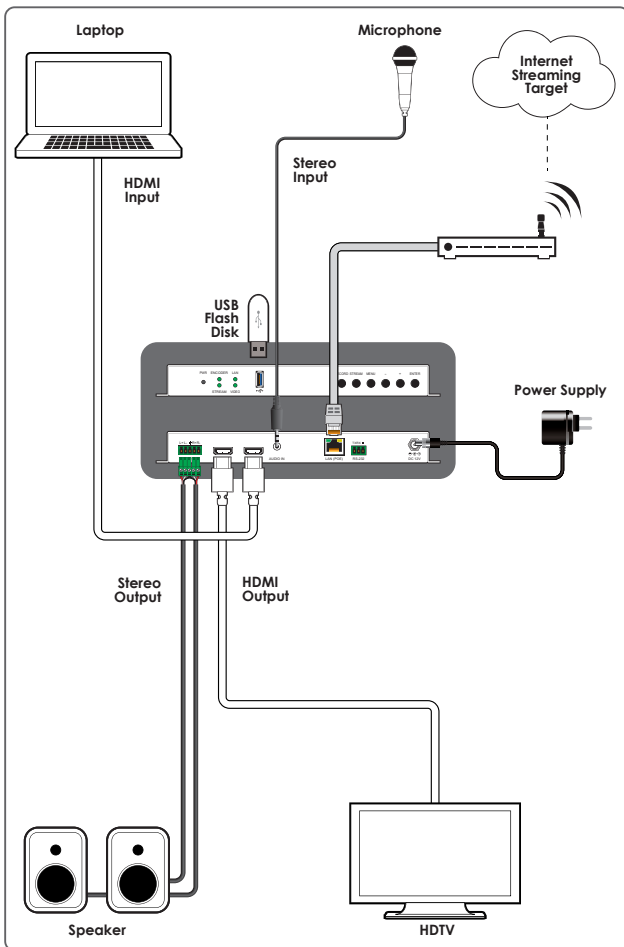

# AVIP-S4601E

UHD+ H.264/H.265 Live Video Recorder/Streamer

AVIP-S4601E makes online broadcasting of live video, with a locally stored achieve, an easy and simple process. Video content up to 4K60 4:4:4 is supported and can be output up to 4K60 for a better quality for streaming. An HDMI output is provided for local monitoring of the selected input source. The video may also be recorded locally to a local network drive (via USB) or NAS(NFS/CIFS).

## DIAGRAM

## FEATURES

- Integrated support for live streaming to Facebook, YouTube or Twitch channels
- Generated 3 simultaneous streams from the same video source (up to 1080P60fps) for easy system integration at multiple bandwidth targets.
- Control via front panel buttons, WebGUI, Telnet, RS-232, IR.

### Interfaces

<b>Input Port</b>	1 HDMI (Type-A) 1 Analog Stereo (3.5mm)
<b>Output Port</b>	1 HDMI (Type-A) 1 Balance Audio (5 pin Terminal block) 1 USB2.0 (Type-A)
<b>Bi-directional Port</b>	1 GbE LAN (RJ-45)
<b>Control I/O</b>	1 RS-232 (DB-9)