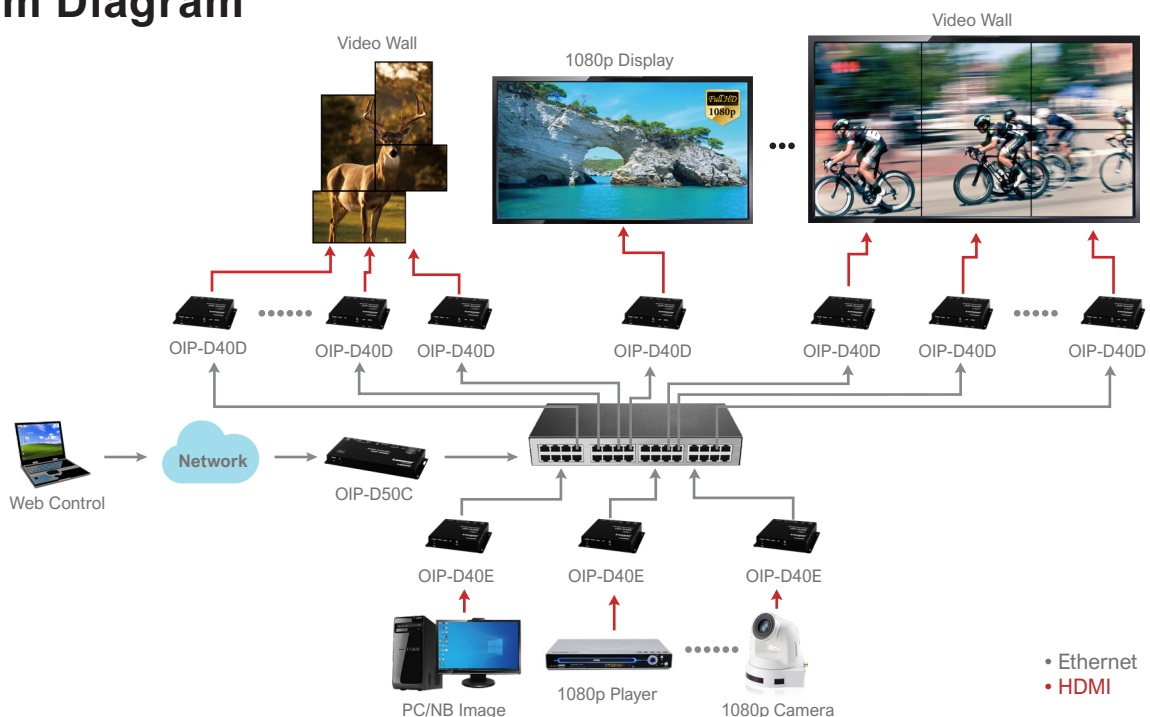

System Diagram