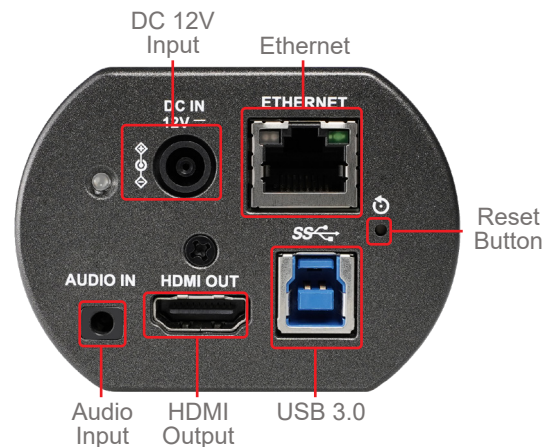

User Interface