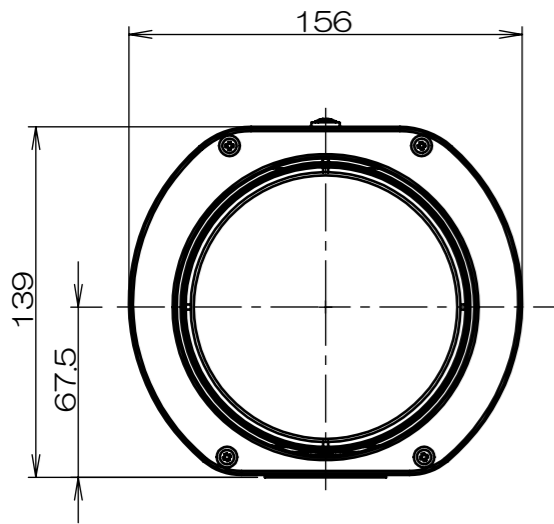

2xM4 (SCREW HOLES FOR CARRIER HANDLE)

Center of gravity