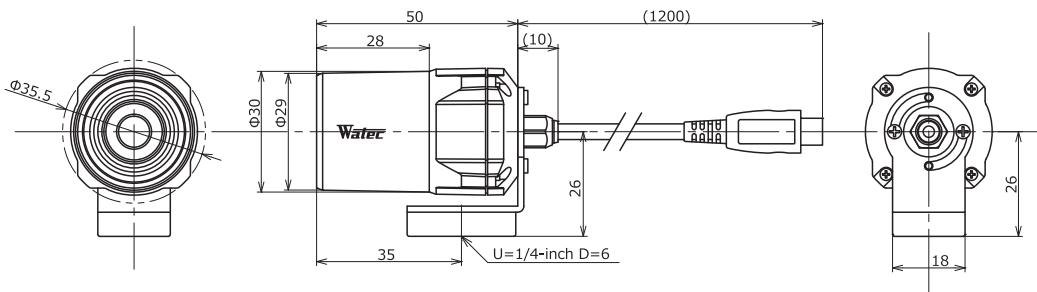

Dimensions

Specifications

Pick-up element	1/2.8 inch CMOS image sensor	
Number of effective pixels	1945(H) × 1097(V)	
Unit cell size	2.9µm(H) × 2.9µm(V)	
Imaging system	RGB primary color bayer arrangement mosaic filters on chip	
Synchronizing system	Internal	
Scanning system	Progressive	
Output size	1920x1080, 1280x720, 640x480, 320x240	
Max. frame rate	30 fps	
Video compression	MJPEG, YUY2	
Video output	USB Video Class (Compatible)	
Resolution (H)	More than 900TVL (Center)	
Minimum illumination	0.3 lx F2.0 (AGC ON=36dB, Shutter=OFF)	
	0.07 lx F2.0 (AGC ON=36dB, Shutter=1/7.5 sec.)	
S/N	-	
Function settings	Camera Viewer	
AE mode	Fixed	1/15, 1/7.5, 1/4 sec.
		1/30, 1/60, 1/120, 1/250, 1/500, 1/1000, 1/2000, 1/4000, 1/8000 sec.
	EI	1/30 - 1/8000 sec. 1/7.5 - 1/8000 sec.
White balance	ATW, MWB	
AGC	ON	0 - 36dB
	OFF	-
MGC	0 - 72dB (1dB step)	
Gamma characteristics	γ≠USER (Level adjustable)	
Noise reduction	-	
Wide dynamic range	-	
Lens iris	-	
Back light compensation	BLC	
White blemish correction	-	
Sharpness	Level adjustable	
Defog	-	
Digital zoom	×1, ×1.38, ×2.25 *1	×1, ×1.2, ×1.5 *2
Privacy mask	-	
Mirror image	-	
Freeze	-	
Motion detection	-	
Neg.image	-	
Interface	USB (High speed)	
Power supply	USB +5V	
Power consumption	0.65W (130mA)	
Operating temperature	-10 - +50°C	
Storage temperature	-30 - +70°C	
Operating / Storage humidity	95% RH or less (Without condensation)	
Standard lens	M3620BC-12 (F3.6 F2.0)	
Cable length	1.2m (Max.3.0m)	
Weight	Approx. 85g	
Accessories	-	
Recommended System Specifications	CPU	Intel® Core TM i Series
	RAM	2GB or larger
	Others	USB2.0 Port, 1920×1080 or better resolution display
Operation Confirmed OS	Windows 10 32bit/64bit, Android 4,0 or newer	

*1: Output format: 640x480 *2: Output format: 1280x720