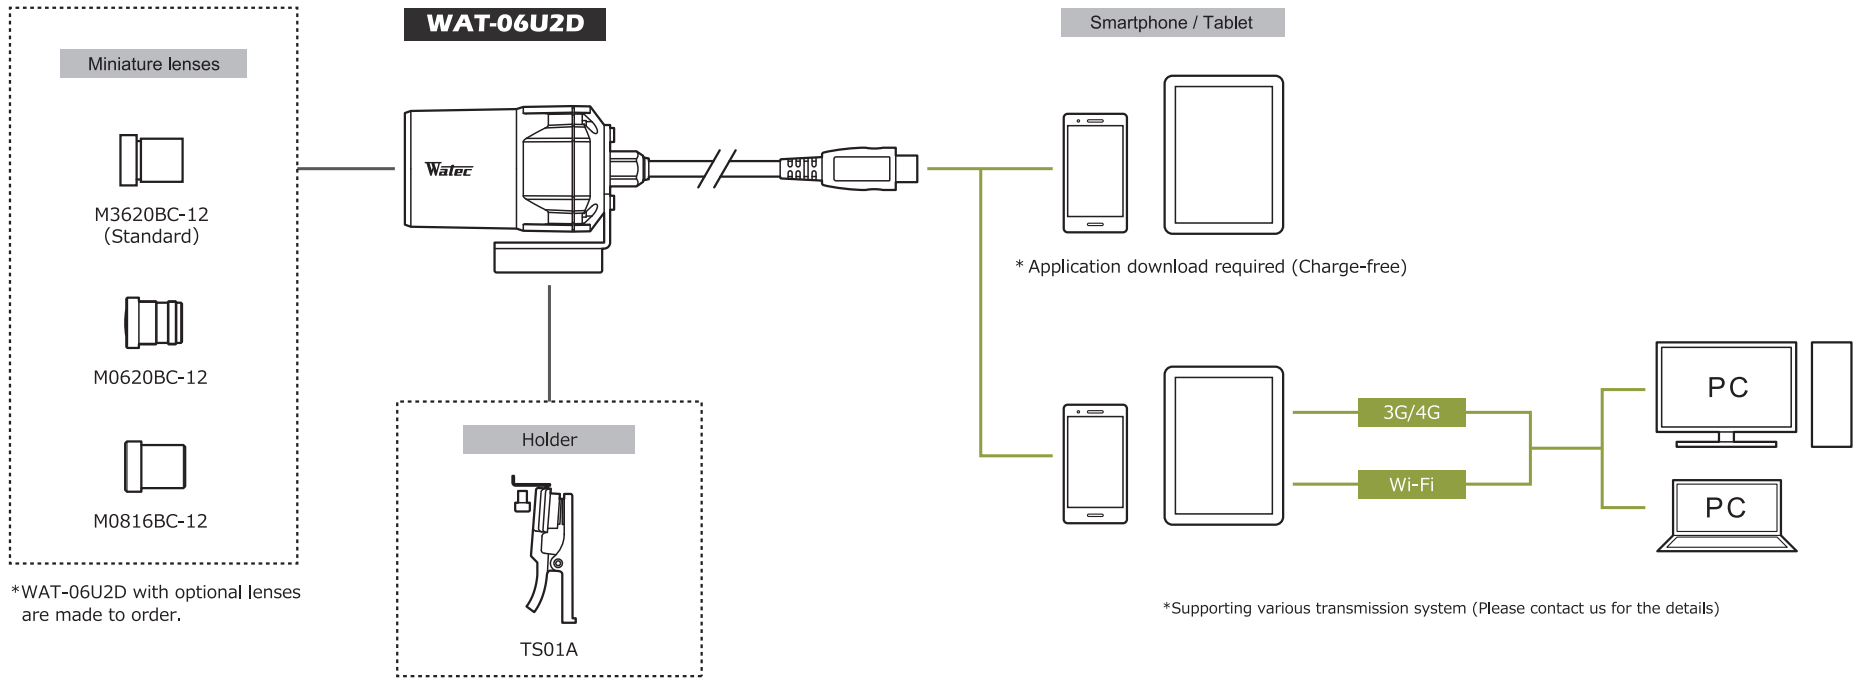

WAT-06U2D 1/2.8" USB2.0 Full HD Wearable Color Camera

Upgraded the performance from WAT-02U2D

NEW

Key features

- Resolution 1.3 times higher and sensitivity 3.5 times higher than the previous model
- USB Video Class & USB Bus Power (plug & play)
- Full HD (Max. frame rate 30fps)
- Enable the live video transmission via the smartphone or tablet by its Wi-Fi or 4G/3G
- Water resistant built for outdoor use (IPX7 compliance)

*1: Output format: 640x480 *2: Output format: 1280x720

Options

*WAT-06U2D with optional lenses are made to order.

* Supporting various transmission system (Please contact us for the details)