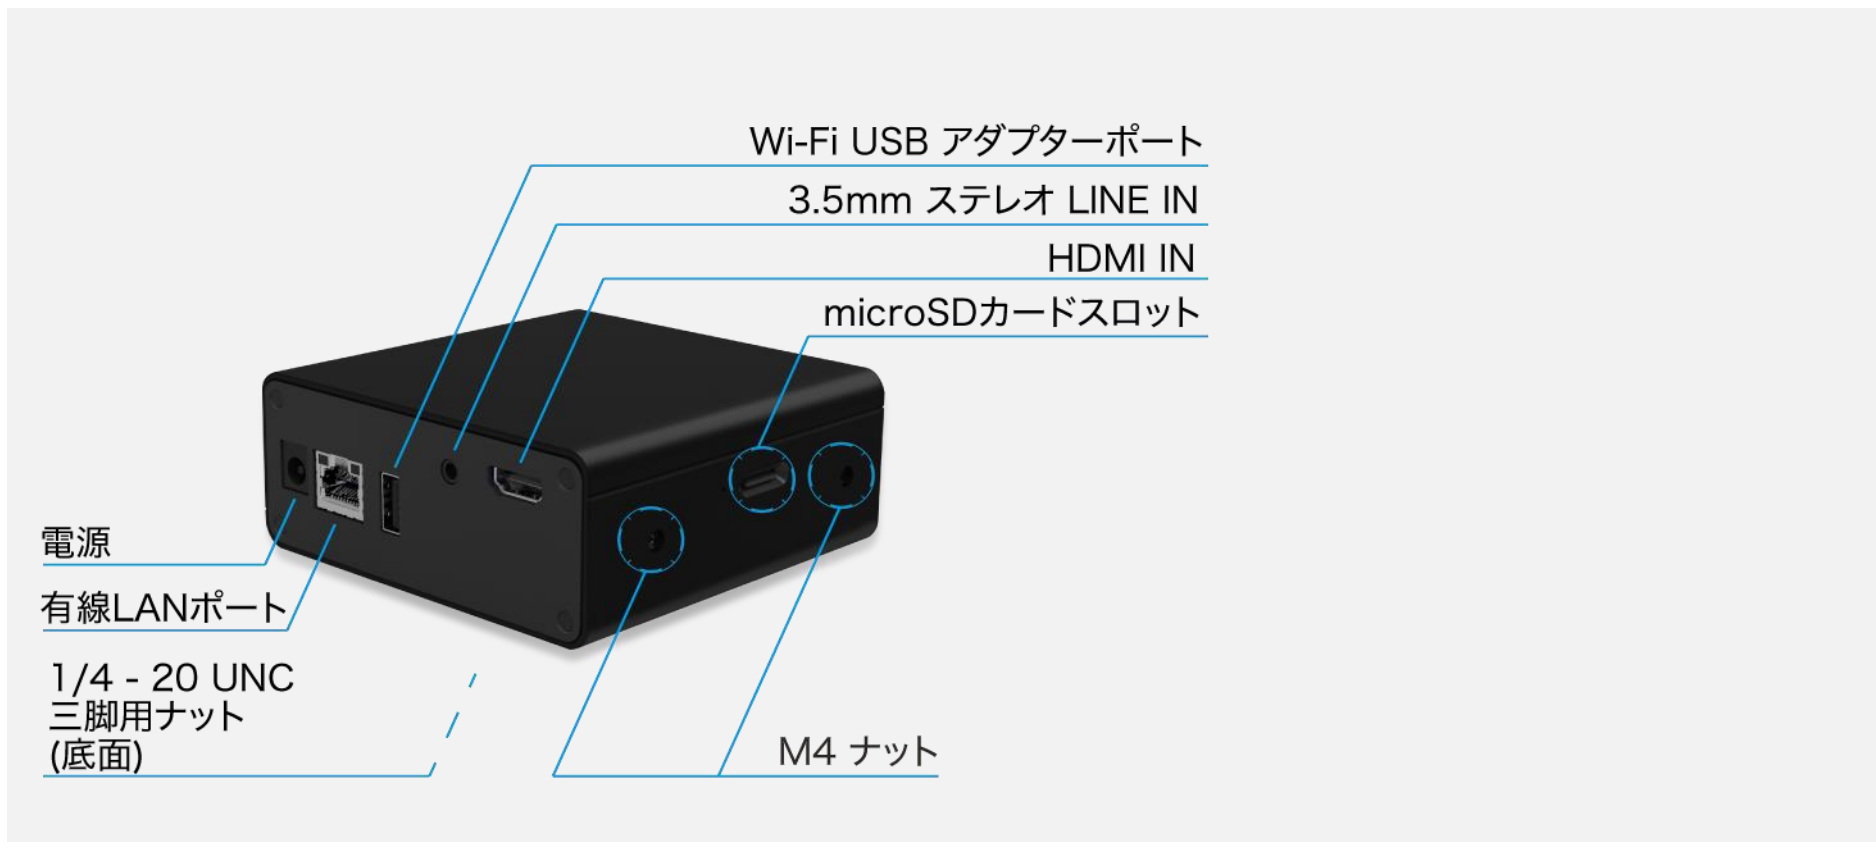

# Main specifications of LiveShell X

specification

Maximum resolution for live streaming	1080/60p (only for 1 delivery or 1 recording)
Video compression method	H.265/H.264
Audio compression method	AAC-LC

bit rate	100kbps to 20Mbps
audio bitrate	Up to 255kbps
Simultaneous delivery	Up to 3 (streaming and recording total) (+ monitoring 1)
recording media	microSD card (SDXC compatible)
recording resolution	Up to 1080/60p (when recording 1)
telop	correspondence
transparent telop	correspondence
Internet connection	<p>Wired LAN (10BASE-T/100BASE-TX)</p> <p>Wireless LAN (IEEE 802.11a/b/g/n/ac)</p> <p>3G/LTE (Optional 3G/ <b>LTE modem</b> is required)</p> <p>* Please see <a href="#">the support page for compatible modems</a></p>
video input	HDMI
input resolution	HDMI (1080p/60(59.94), 1080p/50, 1080p/30(29.97), 1080p/25, 1080p/24(23.976), 1080i/60(59.94), 1080i/50, 720p/60(59.94), 720p /50, 720p/30(29.97), 720p/25, 720p/24(23.976), 576p, 576i, 480p, 480i, VGA)*1

Voice input	HDMI-IN, stereo LINE-IN
Supported protocol	RTMP client, RTSP server
power supply	AC adapter or dedicated rechargeable battery (included)
Continuous drive time (when powered by battery)	up to 6 hours
Battery replacement/battery charging	Replaceable / Rechargeable
accessories	<ul style="list-style-type: none"> <li>• Wireless LAN adapter x 1</li> <li>• Dedicated AC adapter x 1</li> <li>  *A type (for Japan/US) / C type (for Europe) / BF type (for UK) Cable x 1 each</li> <li>• Setting cable x 1</li> <li>• LiveShell X Quick Setup Guide ×1</li> </ul>
body size	W: 102 mm x D: 100 mm x H: 42 mm ( <a href="#">Outline drawing</a> )
weight	380g without internal battery, 480g with internal battery