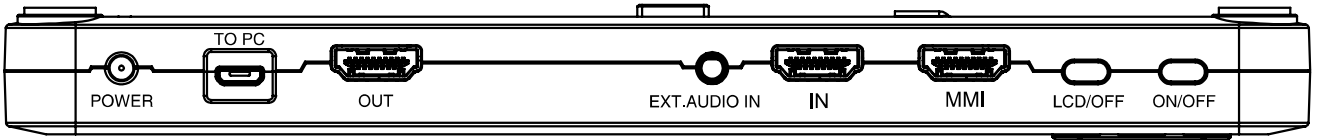

## PRODUCT SPECIFICATIONS

Output format	MP4 (H.264)
Video standards (input)	NTSC, PAL, PAL-60
Supported recording formats	FAT32 NTFS exfat.MBR.GPT
Input signals	HDMI, VGA, YPbPr, AV Audio L/R,MIC,Line In/Out
Output signals	HDMI (pass-through), USB, Micro USB to PC
Bitrate	Max: 18Mbps
Recording capacity	Maximum 4GB/16GB per file
Maximum storage capacity	8TB
Power supply	DC 12V1A
Weight	7.1 oz
Dimensions	4.3 x 4.3 x 0.6 inches
Supported file formats for playback	<b>Image formats:</b> JPG <b>Audio formats:</b> AAC <b>Video formats:</b> MP4 HDMI in Audio Sampling Rate:48Khz/44.1KHz/32Khz  <b>NOTE: Videos can be played back normally only when the image format, audio format and video format of a video meet the above requirements simultaneously.</b>