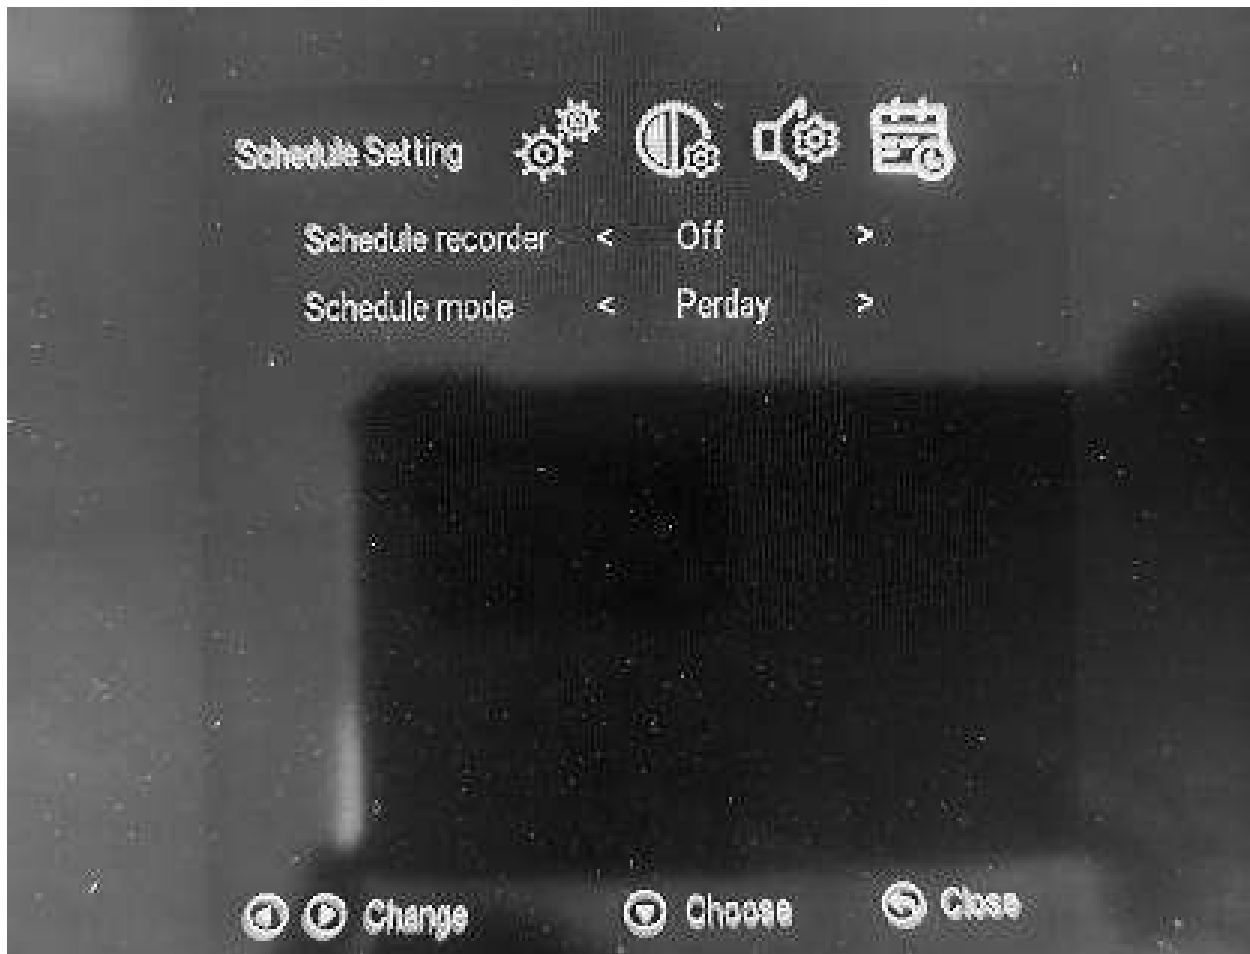

Schedule Setting

Schedule recorder : off/on

Schedule mode : Per day/once