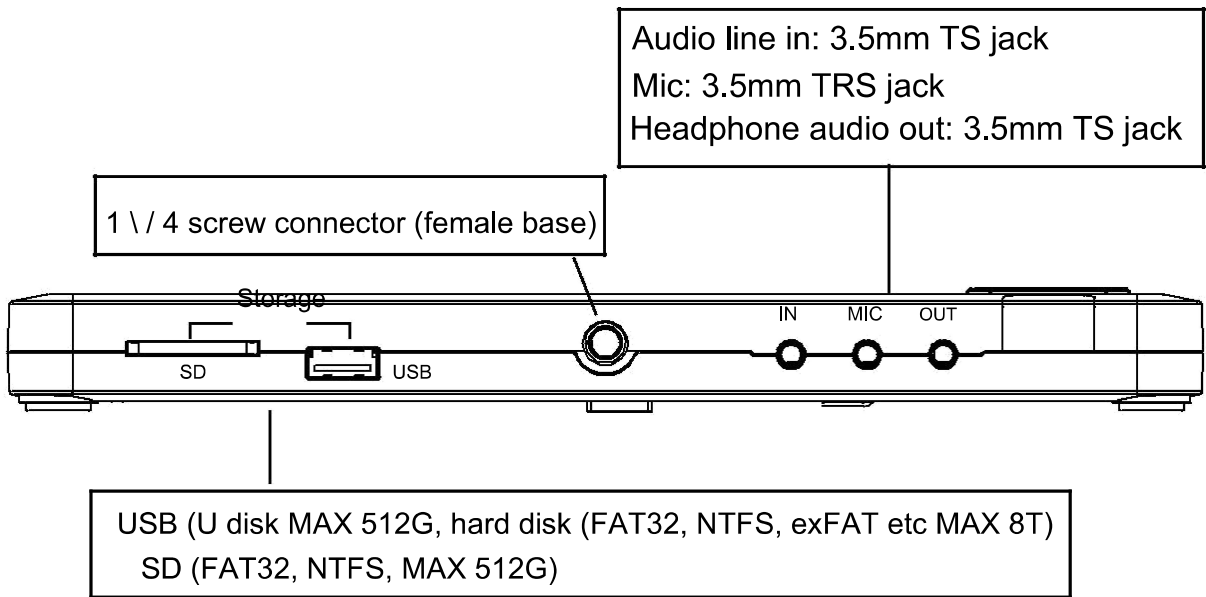

Battery:SONY NP-F550/F750/F970 7.4V

Battery:CR2032 (not included)