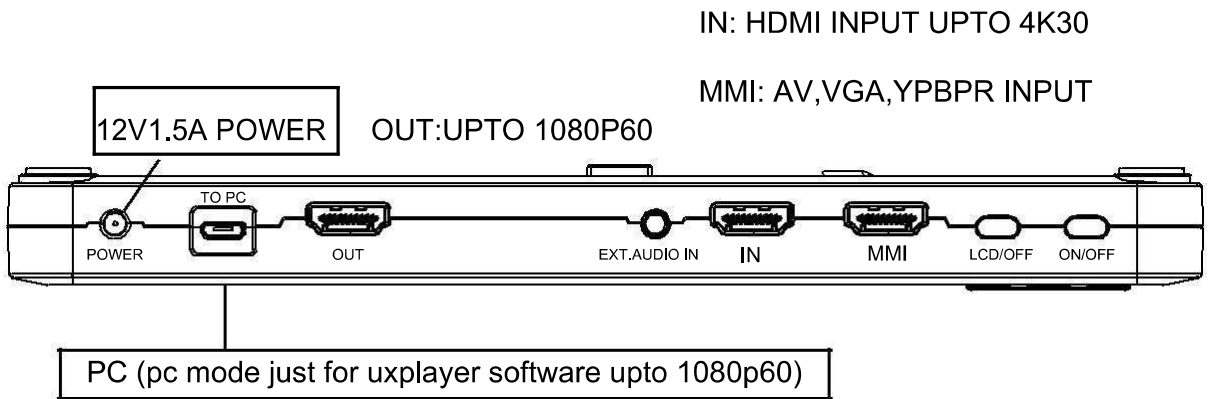

Battery:SONY NP-F550/F750/F970 7.4V

Battery:CR2032 (not included)