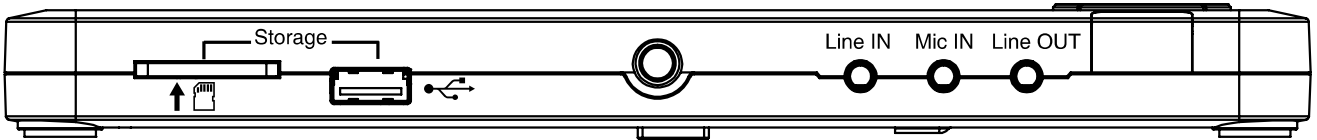

## PRODUCT SPECIFICATIONS

Output format	MP4 (H.264)
Video standards (input)	NTSC, PAL, PAL-60
Supported recording formats	FAT32 NTFS exfat.MBR.GPT
Input signals	HDMI, VGA, YPbPr, AV Audio L/R,MIC,Line In/Out
Output signals	HDMI (pass-through), USB, Micro USB to PC
Bitrate	Max: 18Mbps
Recording capacity	Maximum 4GB/16GB per file
Maximum storage capacity	8TB
Power supply	DC 12V1A
Weight	7.1 oz
Dimensions	4.3 x 4.3 x 0.6 inches
Supported file formats for playback	<b>Image formats:</b> JPG <b>Audio formats:</b> AAC <b>Video formats:</b> MP4 HDMI in Audio Sampling Rate:48Khz/44.1KHz/32Khz  <b>NOTE: Videos can be played back normally only when the image format, audio format and video format of a video meet the above requirements simultaneously.</b>