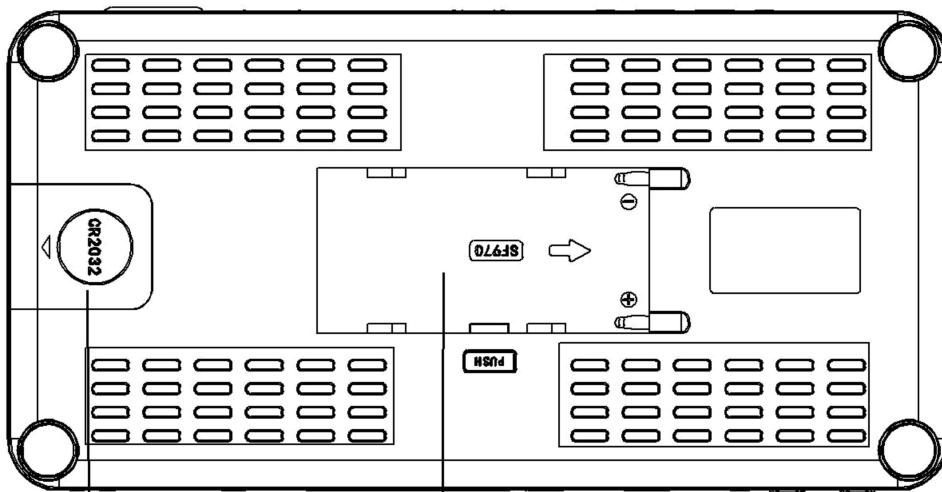

Battery:SONY NP-F550/F750/F970 7.4V

Battery:CR2032 (not included)